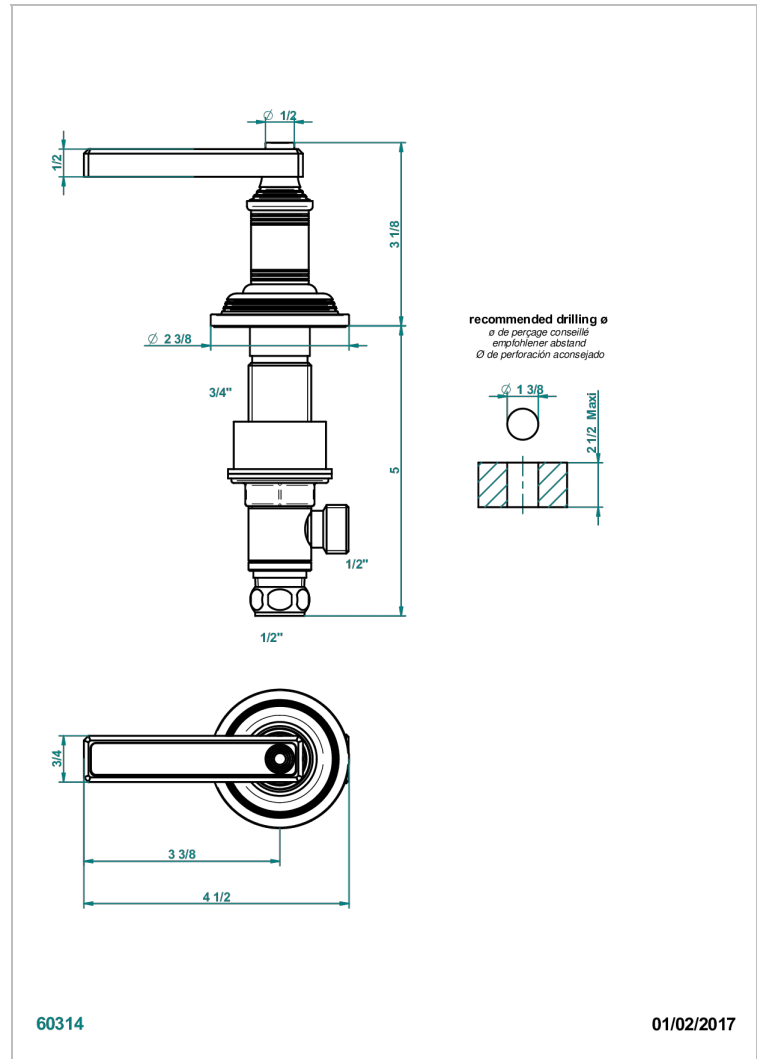

WEST COAST WHITE ONYX WITH LEVER HANDLES

U9H-35/H

Rim mounted 1/2" valve, hot

CHARACTERISTIC

- West Coast White Onyx with lever handles
- Rim mounted 1/2" valve, hot

AVAILABLE FINITIONS

Antique nickel - H28
Black ceram - D30
Blush PVD - H62
Brass color PVD - H49
Brown bronze color PVD - F33
Gold color PVD - H52