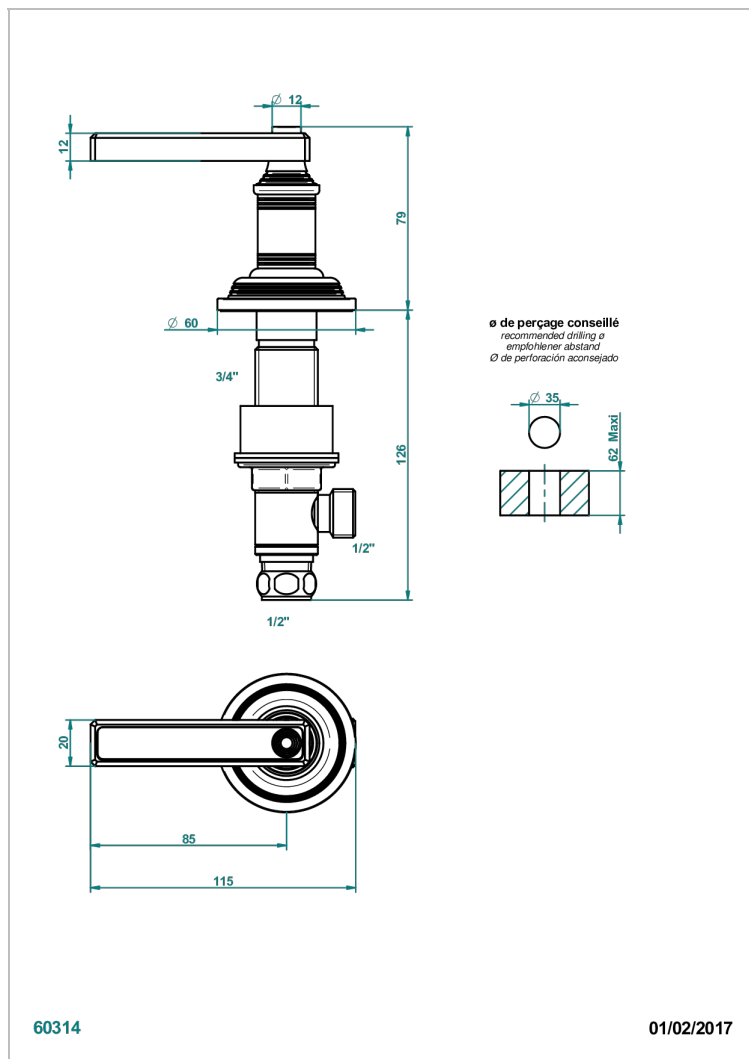

# WEST COAST WHITE ONYX WITH LEVER HANDLES

U9H-35/H

Rim mounted 1/2" valve, hot

## CHARACTERISTIC

- West Coast White Onyx with lever handles
- Rim mounted 1/2" valve, hot