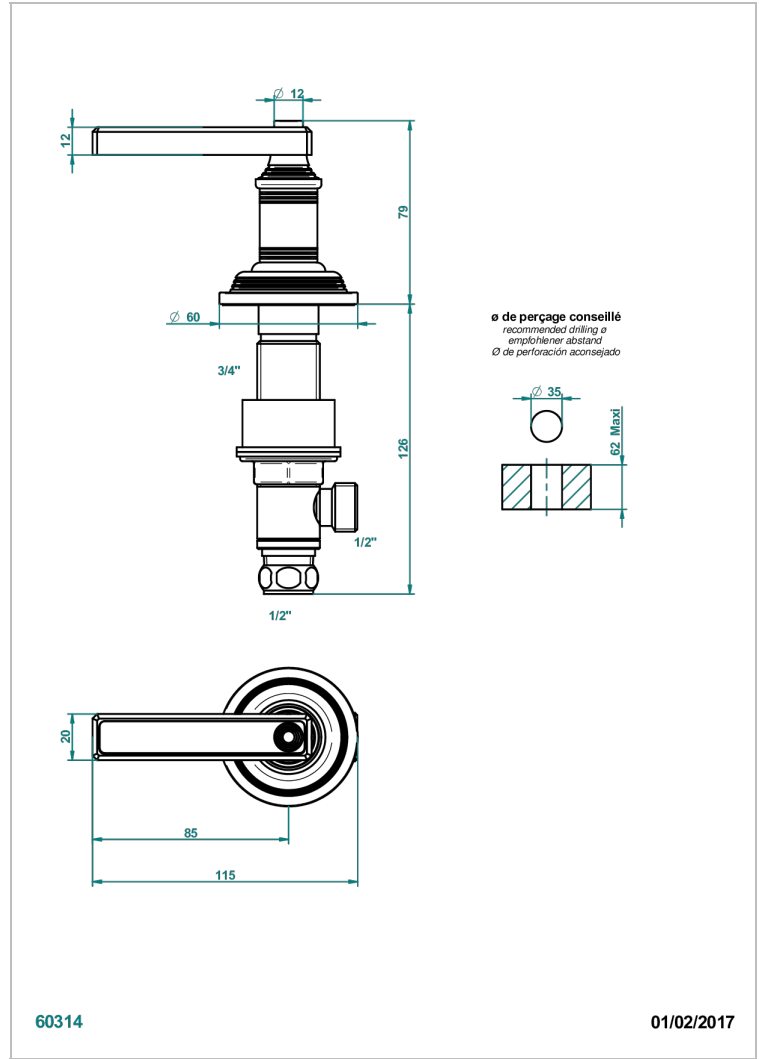

WEST COAST WHITE ONYX WITH LEVER HANDLES

U9H-35/H

1/2"台式阀, 热水阀

特色

- West Coast White Onyx with lever handles
- 1/2"台式阀, 热水阀

可选饰面

Black ceram - D30
Blush PVD - H62
Graphite PVD - H64
Matt Umber PVD - H67
Matt blush PVD - H60
Matt graphite PVD - H65