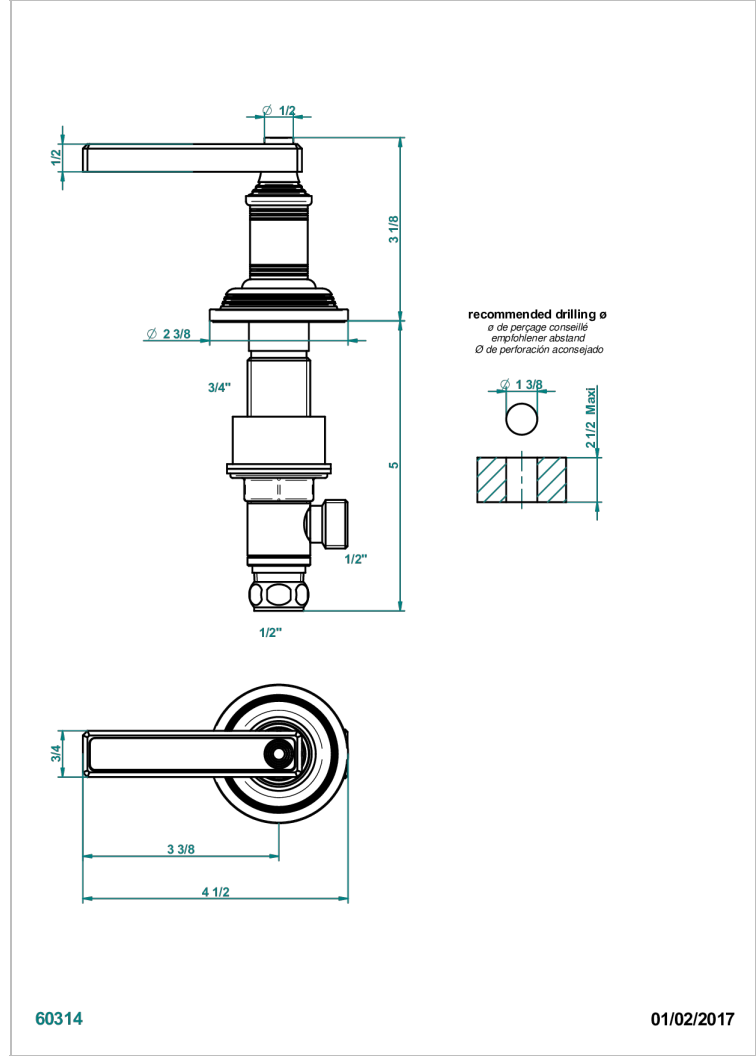

WEST COAST WHITE ONYX WITH LEVER HANDLES

U9H-35/H

Rim mounted 1/2" valve, hot

THG[®]
PARIS

CHARACTERISTIC

- West Coast White Onyx with lever handles
- Rim mounted 1/2" valve, hot

AVAILABLE FINITIONS

Antique nickel - H28
Black ceram - D30
Blush PVD - H62
Brass color PVD - H49
Brown bronze color PVD - F33
Gold color PVD - H52