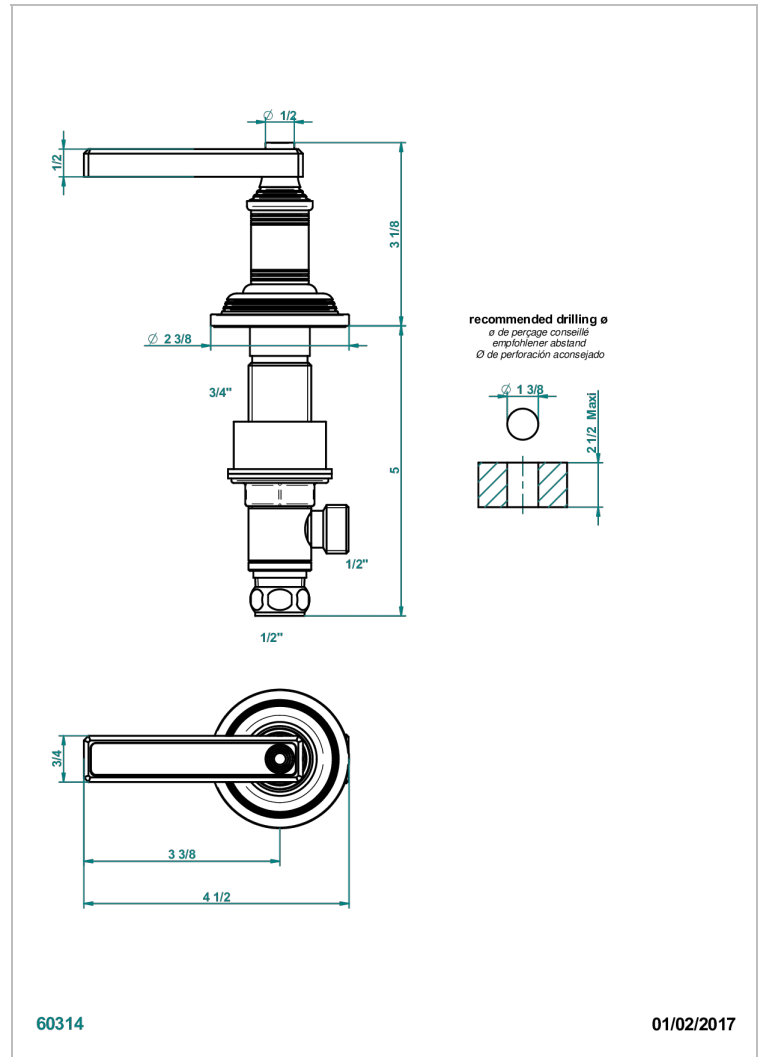

# WEST COAST WHITE ONYX WITH LEVER HANDLES

U9H-35/H

Einbauventil zur Standmontage 1/2", warm

THG<sup>®</sup>  
PARIS

## EIGENSCHAFTEN

- West Coast White Onyx with lever handles
- Einbauventil zur Standmontage 1/2", warm