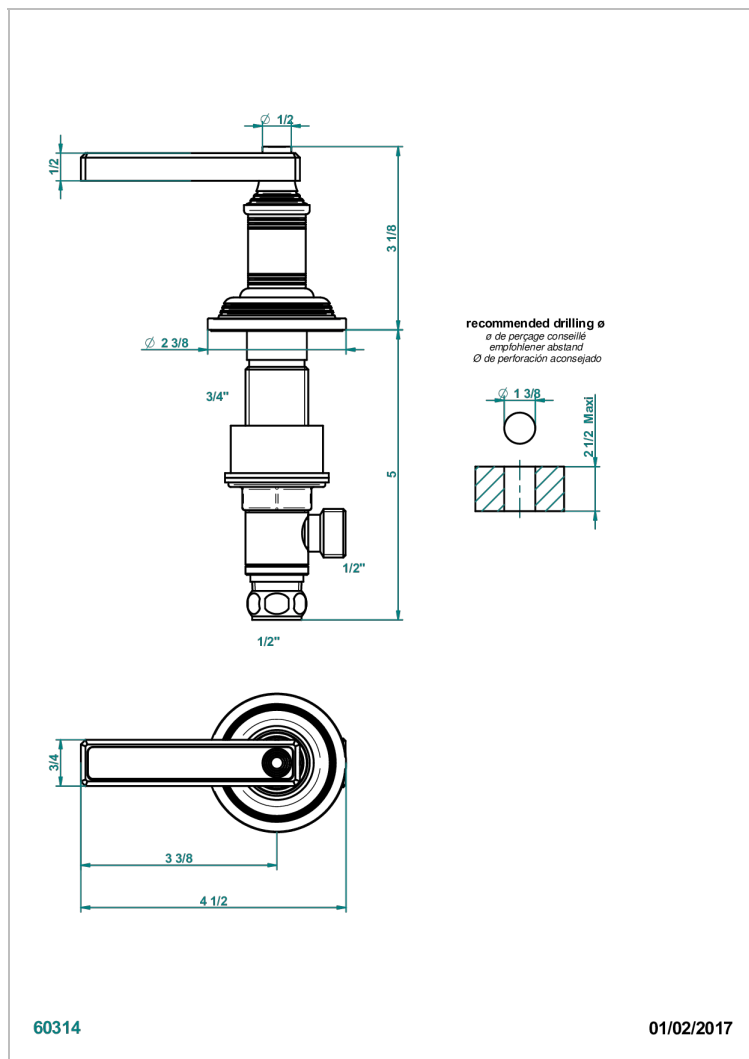

WEST COAST WHITE ONYX WITH LEVER HANDLES

U9H-35/H

1/2"台式阀, 热水阀

特色

- West Coast White Onyx with lever handles
- 1/2"台式阀, 热水阀

可选饰面

Black ceram - D30
 Blush PVD - H62
 Graphite PVD - H64
 Matt Umber PVD - H67
 Matt blush PVD - H60
 Matt graphite PVD - H65