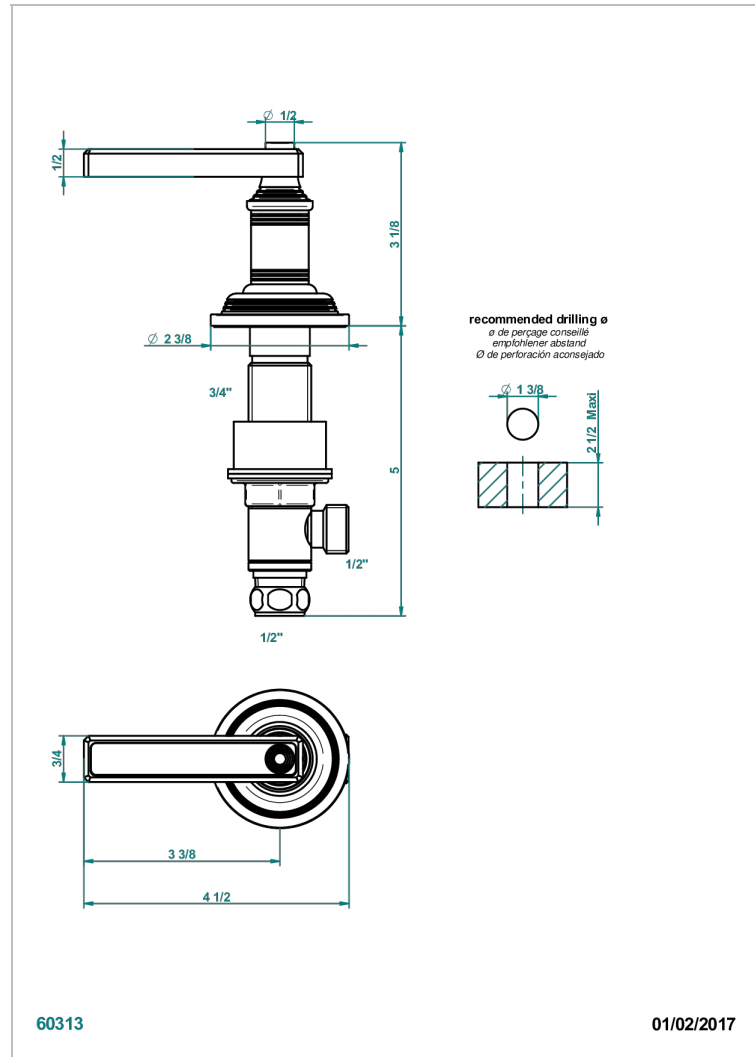

WEST COAST BLACK ONYX WITH LEVER

U9F-35/H

Rim mounted 1/2" valve, hot

CHARACTERISTIC

- West Coast Black Onyx with lever
- Rim mounted 1/2" valve, hot

AVAILABLE FINITIONS

Antique nickel - H28
Black ceram - D30
Blush PVD - H62
Brass color PVD - H49
Brown bronze color PVD - F33
Gold color PVD - H52