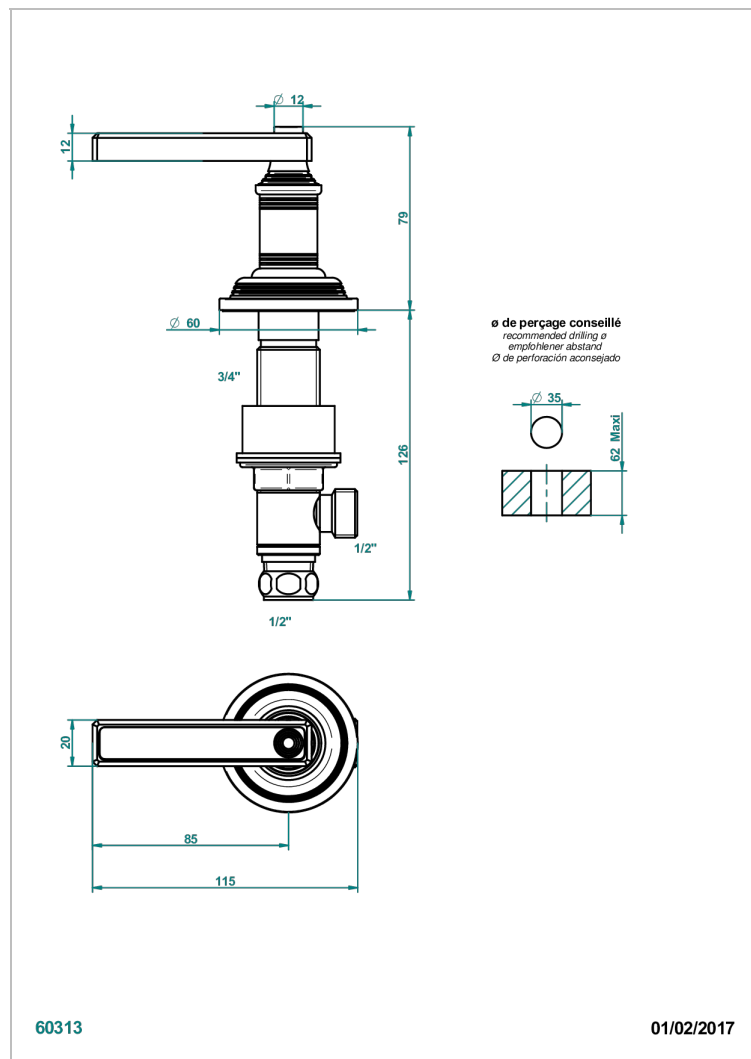

WEST COAST BLACK ONYX WITH LEVER

U9F-35/H

Rim mounted 1/2" valve, hot

CHARACTERISTIC

- West Coast Black Onyx with lever
- Rim mounted 1/2" valve, hot

AVAILABLE FINITIONS

Antique nickel - H28
Black ceram - D30
Blush PVD - H62
Brass color PVD - H49
Brown bronze color PVD - F33
Gold color PVD - H52