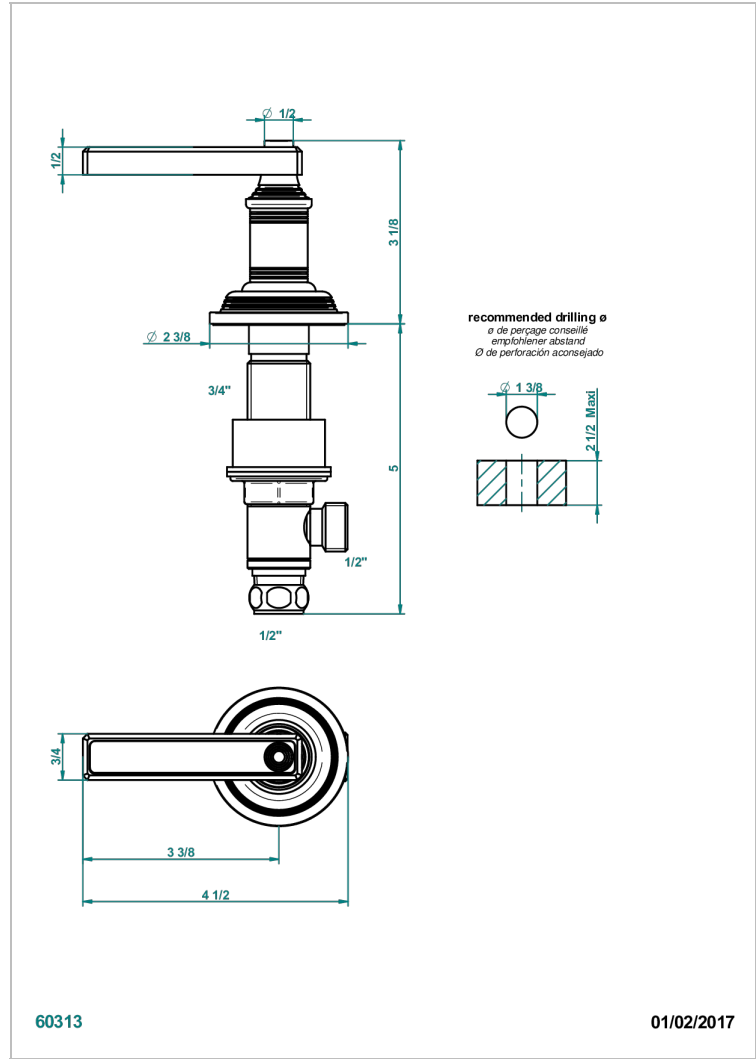

# WEST COAST BLACK ONYX WITH LEVER

U9F-35/H

Rim mounted 1/2" valve, hot

## CHARACTERISTIC

- West Coast Black Onyx with lever
- Rim mounted 1/2" valve, hot