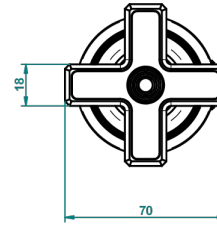

WEST COAST WHITE ONYX

U9G-35/US

1/2" deck valve with trim for lavatory

60311

22/12/2016

CHARACTERISTIC

- West Coast White Onyx
- 1/2" deck valve with trim for lavatory

AVAILABLE FINITIONS

Black ceram - D30
Blush PVD - H62
Brass color PVD - H49
Brown bronze color PVD - F33
Chrome polished - A02
Copper antique matt, coated - H07

Gold color PVD - H52
Gold mat - F07
Gold polished - F01
Graphite PVD - H64
Light coated bronze - D01
Matt Umber PVD - H67

Matt blush PVD - H60
Matt brass color PVD - H50
Matt brown bronze color PVD - F34
Matt chrome (American satin) - C02
Matt gold color PVD - H53
Matt graphite PVD - H65

Matt nickel (American satin) - C01
Matt nickel color PVD - H56
Natural smoked Brass - A13
Nickel antique / Sovereign - H28
Nickel color PVD - H55
Nickel polished - B01

Soft gold - F30
Soft matt gold - F31
Umber PVD - H66