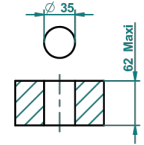

WEST COAST WHITE ONYX

U9G-35/US

1/2" deck valve with trim for lavatory

60311

22/12/2016

CHARACTERISTIC

- West Coast White Onyx
- 1/2" deck valve with trim for lavatory

AVAILABLE FINITIONS

Black ceram - D30
Blush PVD - H62
Brass color PVD - H49
Brown bronze color PVD - F33
Chrome polished - A02
Copper antique matt, coated - H07

Gold color PVD - H52
Gold mat - F07
Gold polished - F01
Graphite PVD - H64
Light coated bronze - D01
Matt Umber PVD - H67

Matt blush PVD - H60
Matt brass color PVD - H50
Matt brown bronze color PVD - F34
Matt chrome (American satin) - C02
Matt gold color PVD - H53
Matt graphite PVD - H65

Matt nickel (American satin) - C01
Matt nickel color PVD - H56
Natural smoked Brass - A13
Nickel antique / Sovereign - H28
Nickel color PVD - H55
Nickel polished - B01

Soft gold - F30
Soft matt gold - F31
Umber PVD - H66