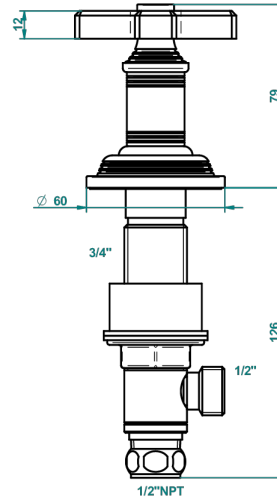

WEST COAST WHITE ONYX

U9G-35/US

1/2" deck valve with trim for lavatory

60311

22/12/2016

CHARACTERISTIC

- West Coast White Onyx
- 1/2" deck valve with trim for lavatory

AVAILABLE FINITIONS

Black ceram - D30
Blush PVD - H62
Brass color PVD - H49
Brown bronze color PVD - F33
Chrome polished - A02
Copper antique matt, coated - H07

Gold color PVD - H52
Gold mat - F07
Gold polished - F01
Graphite PVD - H64
Light coated bronze - D01
Matt Umber PVD - H67

Matt blush PVD - H60
Matt brass color PVD - H50
Matt brown bronze color PVD - F34
Matt chrome (American satin) - C02
Matt gold color PVD - H53
Matt graphite PVD - H65

Matt nickel (American satin) - C01
Matt nickel color PVD - H56
Natural smoked Brass - A13
Nickel antique / Sovereign - H28
Nickel color PVD - H55
Nickel polished - B01

Soft gold - F30
Soft matt gold - F31
Umber PVD - H66