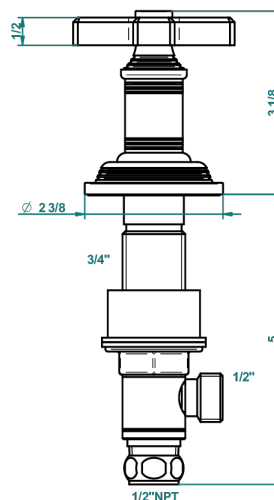

WEST COAST WHITE ONYX

U9G-35/US

1/2" deck valve with trim for lavatory

60311

22/12/2016

CHARACTERISTIC

- West Coast White Onyx
- 1/2" deck valve with trim for lavatory

AVAILABLE FINITIONS

Black ceram - D30
Blush PVD - H62
Brass color PVD - H49
Brown bronze color PVD - F33
Chrome polished - A02
Copper antique matt, coated - H07

Gold color PVD - H52
Gold mat - F07
Gold polished - F01
Graphite PVD - H64
Light coated bronze - D01
Matt Umber PVD - H67

Matt blush PVD - H60
Matt brass color PVD - H50
Matt brown bronze color PVD - F34
Matt chrome (American satin) - C02
Matt gold color PVD - H53
Matt graphite PVD - H65

Matt nickel (American satin) - C01
Matt nickel color PVD - H56
Natural smoked Brass - A13
Nickel antique / Sovereign - H28
Nickel color PVD - H55
Nickel polished - B01

Soft gold - F30
Soft matt gold - F31
Umber PVD - H66