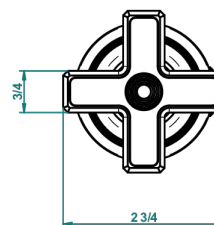

WEST COAST WHITE ONYX

U9G-35/US

1/2" deck valve with trim for lavatory

60311

22/12/2016

CHARACTERISTIC

- West Coast White Onyx
- 1/2" deck valve with trim for lavatory

AVAILABLE FINITIONS

Black ceram - D30
Blush PVD - H62
Brass color PVD - H49
Brown bronze color PVD - F33
Chrome polished - A02
Copper antique matt, coated - H07

Gold color PVD - H52
Gold mat - F07
Gold polished - F01
Graphite PVD - H64
Light coated bronze - D01
Matt Umber PVD - H67

Matt blush PVD - H60
Matt brass color PVD - H50
Matt brown bronze color PVD - F34
Matt chrome (American satin) - C02
Matt gold color PVD - H53
Matt graphite PVD - H65

Matt nickel (American satin) - C01
Matt nickel color PVD - H56
Natural smoked Brass - A13
Nickel antique / Sovereign - H28
Nickel color PVD - H55
Nickel polished - B01

Soft gold - F30
Soft matt gold - F31
Umber PVD - H66