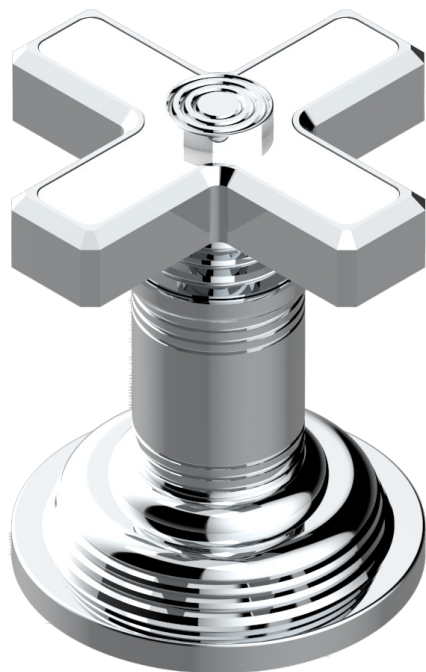

WEST COAST WHITE ONYX

U9G-35/US

1/2" deck valve with trim for lavatory

60311

22/12/2016

CHARACTERISTIC

- West Coast White Onyx
- 1/2" deck valve with trim for lavatory

AVAILABLE FINITIONS

Black ceram - D30
Blush PVD - H62
Brass color PVD - H49
Brown bronze color PVD - F33
Chrome polished - A02
Copper antique matt, coated - H07

Gold color PVD - H52
Gold mat - F07
Gold polished - F01
Graphite PVD - H64
Light coated bronze - D01
Matt Umber PVD - H67

Matt blush PVD - H60
Matt brass color PVD - H50
Matt brown bronze color PVD - F34
Matt chrome (American satin) - C02
Matt gold color PVD - H53
Matt graphite PVD - H65

Matt nickel (American satin) - C01
Matt nickel color PVD - H56
Natural smoked Brass - A13
Nickel antique / Sovereign - H28
Nickel color PVD - H55
Nickel polished - B01

Soft gold - F30
Soft matt gold - F31
Umber PVD - H66