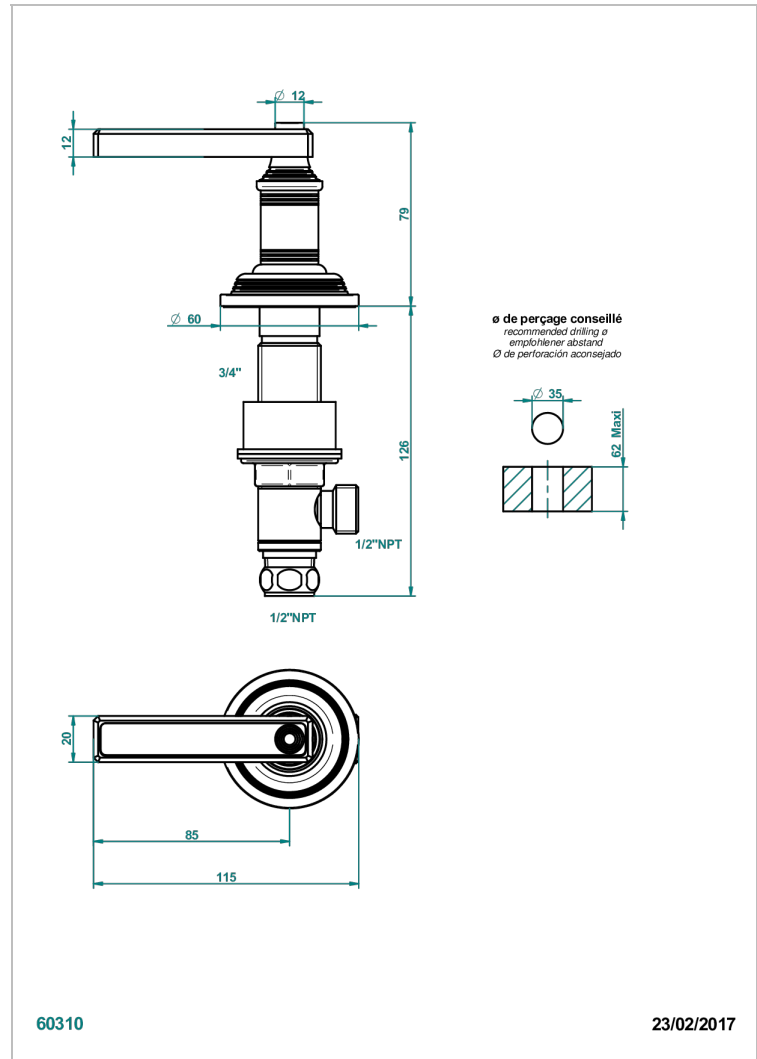

WEST COAST WHITE ONYX WITH LEVER HANDLES

U9H-35/HUS

1/2" deck valve with trim for lavatory - Hot

THG[®]
PARIS

CHARACTERISTIC

- West Coast White Onyx with lever handles
- 1/2" deck valve with trim for lavatory - Hot