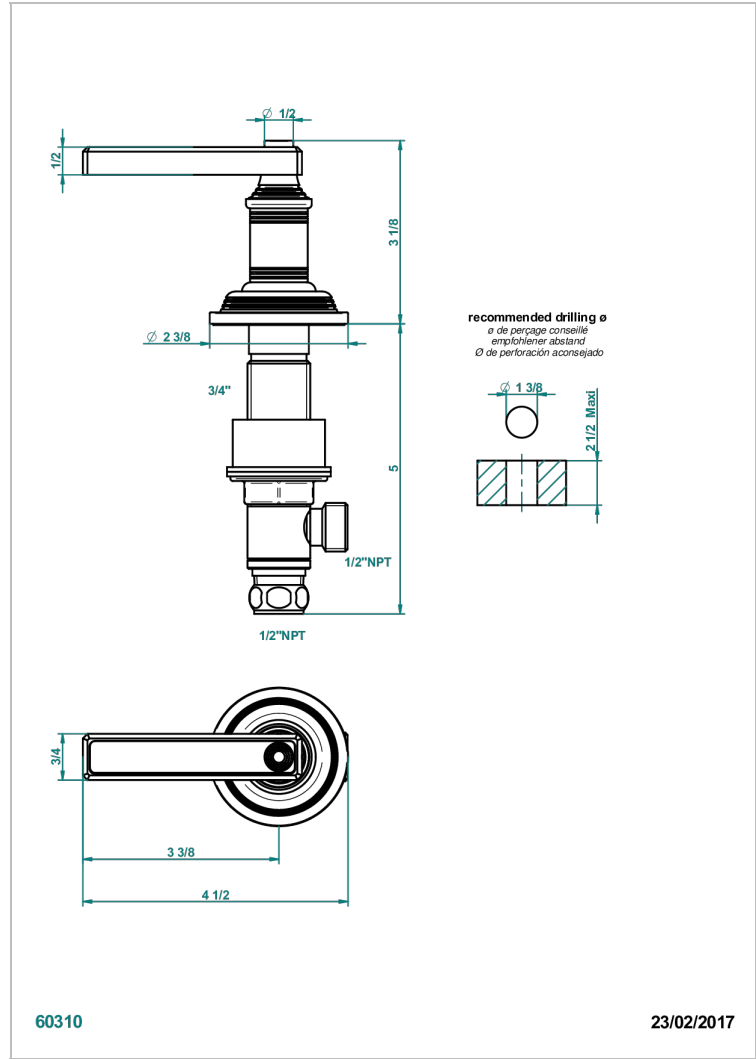

WEST COAST WHITE ONYX WITH LEVER HANDLES

U9H-35/HUS

1/2" deck valve with trim for lavatory - Hot

CHARACTERISTIC

- West Coast White Onyx with lever handles
- 1/2" deck valve with trim for lavatory - Hot

AVAILABLE FINITIONS