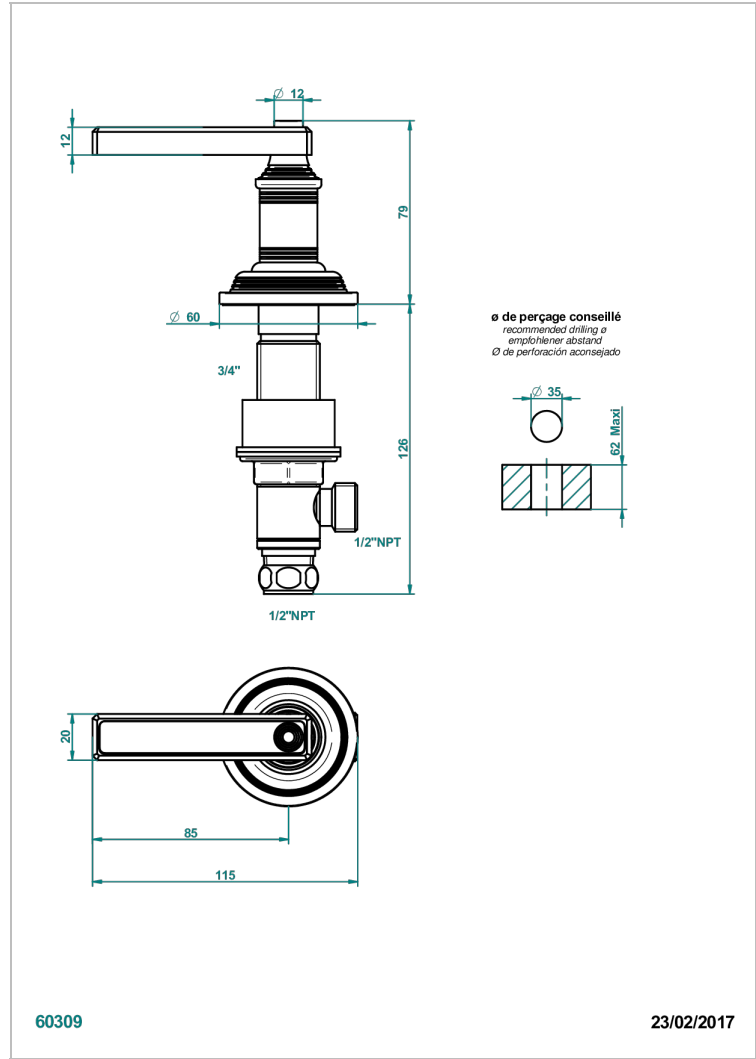

WEST COAST BLACK ONYX WITH LEVER HANDLES

U9F-35/HUS

1/2" deck valve with trim for lavatory - Hot

CHARACTERISTIC

- West Coast Black Onyx with lever handles
- 1/2" deck valve with trim for lavatory - Hot

AVAILABLE FINITIONS