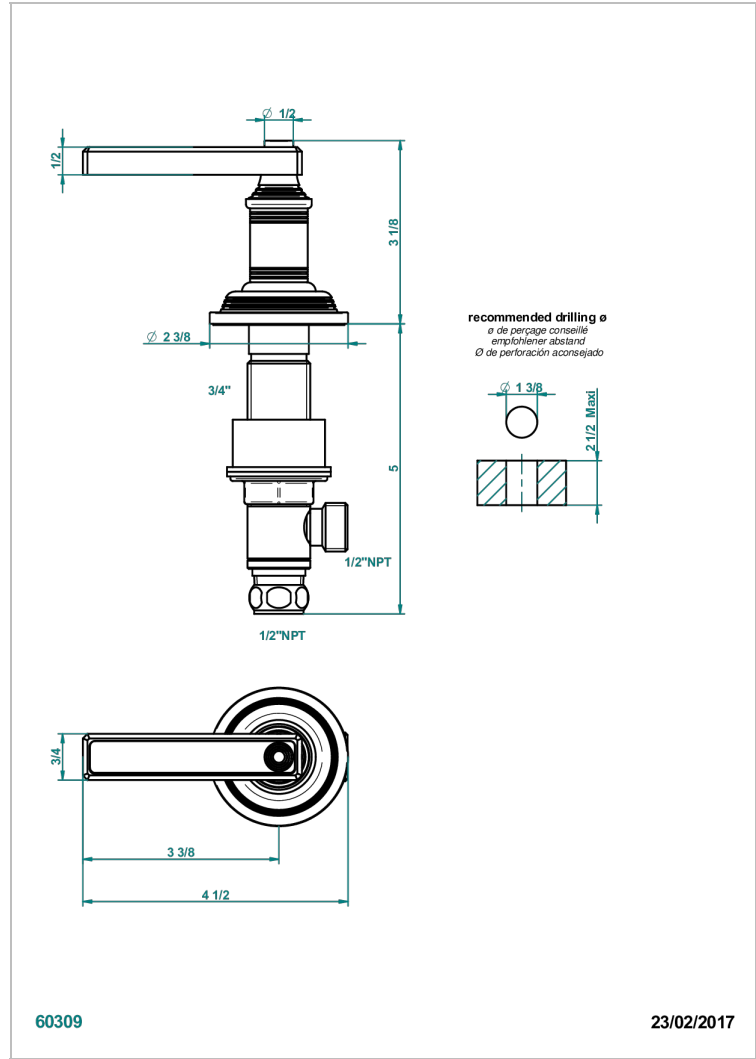

WEST COAST BLACK ONYX WITH LEVER HANDLES

U9F-35/HUS

1/2" deck valve with trim for lavatory - Hot

CHARACTERISTIC

- West Coast Black Onyx with lever handles
- 1/2" deck valve with trim for lavatory - Hot

AVAILABLE FINITIONS