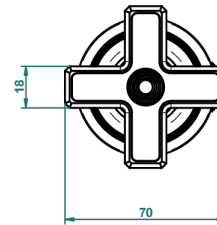

WEST COAST WHITE ONYX

U9G-35

Rim mounted 1/2" valve

60308

22/12/2016

CHARACTERISTIC

- West Coast White Onyx
- Rim mounted 1/2" valve

AVAILABLE FINITIONS

Antique nickel - H28
Black ceram - D30
Blush PVD - H62
Brass color PVD - H49
Brown bronze color PVD - F33
Gold color PVD - H52

Graphite PVD - H64
Lacquered light bronze - D01
Matt Umber PVD - H67
Matt blush PVD - H60
Matt brass color PVD - H50
Matt brown bronze color PVD - F34

Matt chrome - C02
Matt gold - F07
Matt gold color PVD - H53
Matt graphite PVD - H65
Matt nickel (color finish) - C01
Matt nickel color PVD - H56

Natural smoked Brass - A13
Nickel color PVD - H55
Polished chrome (color finish) - A02
Polished gold (color finish) - F01
Polished nickel - B01
Soft gold - F30

Soft matt gold - F31
Umber PVD - H66
Varnished matt antique red copper
(color finish) - H07