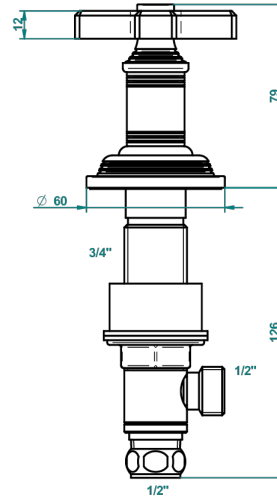

WEST COAST WHITE ONYX

U9G-35

Rim mounted 1/2" valve

60308

22/12/2016

CHARACTERISTIC

- West Coast White Onyx
- Rim mounted 1/2" valve

AVAILABLE FINITIONS

Antique nickel - H28
Black ceram - D30
Blush PVD - H62
Brass color PVD - H49
Brown bronze color PVD - F33
Gold color PVD - H52

Graphite PVD - H64
Lacquered light bronze - D01
Matt Umber PVD - H67
Matt blush PVD - H60
Matt brass color PVD - H50
Matt brown bronze color PVD - F34

Matt chrome - C02
Matt gold - F07
Matt gold color PVD - H53
Matt graphite PVD - H65
Matt nickel (color finish) - C01
Matt nickel color PVD - H56

Natural smoked Brass - A13
Nickel color PVD - H55
Polished chrome (color finish) - A02
Polished gold (color finish) - F01
Polished nickel - B01
Soft gold - F30

Soft matt gold - F31
Umber PVD - H66
Varnished matt antique red copper
(color finish) - H07