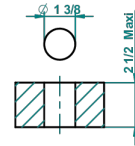

WEST COAST BLACK ONYX

U9E-35

Rim mounted 1/2" valve

60307

22/12/2016

CHARACTERISTIC

- West Coast Black Onyx
- Rim mounted 1/2" valve

AVAILABLE FINITIONS

Antique nickel - H28
Black ceram - D30
Blush PVD - H62
Brass color PVD - H49
Brown bronze color PVD - F33
Gold color PVD - H52

Graphite PVD - H64
Lacquered light bronze - D01
Matt Umber PVD - H67
Matt blush PVD - H60
Matt brass color PVD - H50
Matt brown bronze color PVD - F34

Matt chrome - C02
Matt gold - F07
Matt gold color PVD - H53
Matt graphite PVD - H65
Matt nickel (color finish) - C01
Matt nickel color PVD - H56

Natural smoked Brass - A13
Nickel color PVD - H55
Polished chrome (color finish) - A02
Polished gold (color finish) - F01
Polished nickel - B01
Soft gold - F30

Soft matt gold - F31
Umber PVD - H66
Varnished matt antique red copper
(color finish) - H07