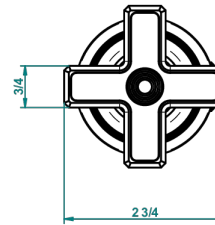

WEST COAST BLACK ONYX

U9E-35

Rim mounted 1/2" valve

60307

22/12/2016

CHARACTERISTIC

- West Coast Black Onyx
- Rim mounted 1/2" valve

AVAILABLE FINITIONS

Antique nickel - H28
Black ceram - D30
Blush PVD - H62
Brass color PVD - H49
Brown bronze color PVD - F33
Gold color PVD - H52

Graphite PVD - H64
Lacquered light bronze - D01
Matt Umber PVD - H67
Matt blush PVD - H60
Matt brass color PVD - H50
Matt brown bronze color PVD - F34

Matt chrome - C02
Matt gold - F07
Matt gold color PVD - H53
Matt graphite PVD - H65
Matt nickel (color finish) - C01
Matt nickel color PVD - H56

Natural smoked Brass - A13
Nickel color PVD - H55
Polished chrome (color finish) - A02
Polished gold (color finish) - F01
Polished nickel - B01
Soft gold - F30

Soft matt gold - F31
Umber PVD - H66
Varnished matt antique red copper
(color finish) - H07