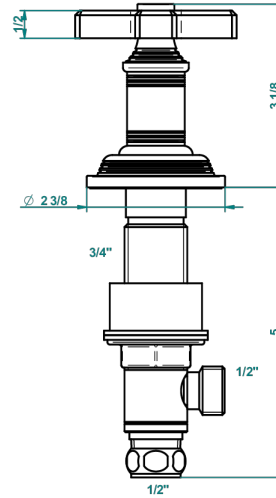

WEST COAST BLACK ONYX

U9E-35

Rim mounted 1/2" valve

60307

22/12/2016

CHARACTERISTIC

- West Coast Black Onyx
- Rim mounted 1/2" valve

AVAILABLE FINITIONS

Antique nickel - H28
Black ceram - D30
Blush PVD - H62
Brass color PVD - H49
Brown bronze color PVD - F33
Gold color PVD - H52

Graphite PVD - H64
Lacquered light bronze - D01
Matt Umber PVD - H67
Matt blush PVD - H60
Matt brass color PVD - H50
Matt brown bronze color PVD - F34

Matt chrome - C02
Matt gold - F07
Matt gold color PVD - H53
Matt graphite PVD - H65
Matt nickel (color finish) - C01
Matt nickel color PVD - H56

Natural smoked Brass - A13
Nickel color PVD - H55
Polished chrome (color finish) - A02
Polished gold (color finish) - F01
Polished nickel - B01
Soft gold - F30

Soft matt gold - F31
Umber PVD - H66
Varnished matt antique red copper
(color finish) - H07