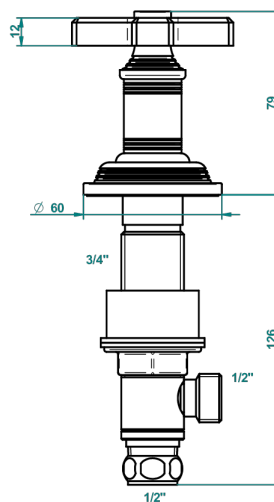

WEST COAST BLACK ONYX

U9E-35

Rim mounted 1/2" valve

THG®
PARIS

60307

22/12/2016

CHARACTERISTIC

- West Coast Black Onyx
- Rim mounted 1/2" valve

AVAILABLE FINITIONS

Antique nickel - H28
Black ceram - D30
Blush PVD - H62
Brass color PVD - H49
Brown bronze color PVD - F33
Gold color PVD - H52

Graphite PVD - H64
Lacquered light bronze - D01
Matt Umber PVD - H67
Matt blush PVD - H60
Matt brass color PVD - H50
Matt brown bronze color PVD - F34

Matt chrome - C02
Matt gold - F07
Matt gold color PVD - H53
Matt graphite PVD - H65
Matt nickel (color finish) - C01
Matt nickel color PVD - H56

Natural smoked Brass - A13
Nickel color PVD - H55
Polished chrome (color finish) - A02
Polished gold (color finish) - F01
Polished nickel - B01
Soft gold - F30

Soft matt gold - F31
Umber PVD - H66
Varnished matt antique red copper
(color finish) - H07