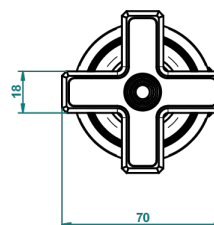

WEST COAST BLACK ONYX

U9E-35

Rim mounted 1/2" valve

THG®
PARIS

60307

22/12/2016

CHARACTERISTIC

- West Coast Black Onyx
- Rim mounted 1/2" valve

AVAILABLE FINITIONS

Antique nickel - H28
Black ceram - D30
Blush PVD - H62
Brass color PVD - H49
Brown bronze color PVD - F33
Gold color PVD - H52

Graphite PVD - H64
Lacquered light bronze - D01
Matt Umber PVD - H67
Matt blush PVD - H60
Matt brass color PVD - H50
Matt brown bronze color PVD - F34

Matt chrome - C02
Matt gold - F07
Matt gold color PVD - H53
Matt graphite PVD - H65
Matt nickel (color finish) - C01
Matt nickel color PVD - H56

Natural smoked Brass - A13
Nickel color PVD - H55
Polished chrome (color finish) - A02
Polished gold (color finish) - F01
Polished nickel - B01
Soft gold - F30

Soft matt gold - F31
Umber PVD - H66
Varnished matt antique red copper
(color finish) - H07