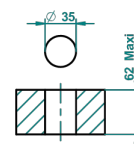

WEST COAST BLACK ONYX

U9E-35

Rim mounted 1/2" valve

THG®
PARIS

60307

22/12/2016

CHARACTERISTIC

- West Coast Black Onyx
- Rim mounted 1/2" valve

AVAILABLE FINITIONS

Antique nickel - H28
Black ceram - D30
Blush PVD - H62
Brass color PVD - H49
Brown bronze color PVD - F33
Gold color PVD - H52

Graphite PVD - H64
Lacquered light bronze - D01
Matt Umber PVD - H67
Matt blush PVD - H60
Matt brass color PVD - H50
Matt brown bronze color PVD - F34

Matt chrome - C02
Matt gold - F07
Matt gold color PVD - H53
Matt graphite PVD - H65
Matt nickel (color finish) - C01
Matt nickel color PVD - H56

Natural smoked Brass - A13
Nickel color PVD - H55
Polished chrome (color finish) - A02
Polished gold (color finish) - F01
Polished nickel - B01
Soft gold - F30

Soft matt gold - F31
Umber PVD - H66
Varnished matt antique red copper
(color finish) - H07