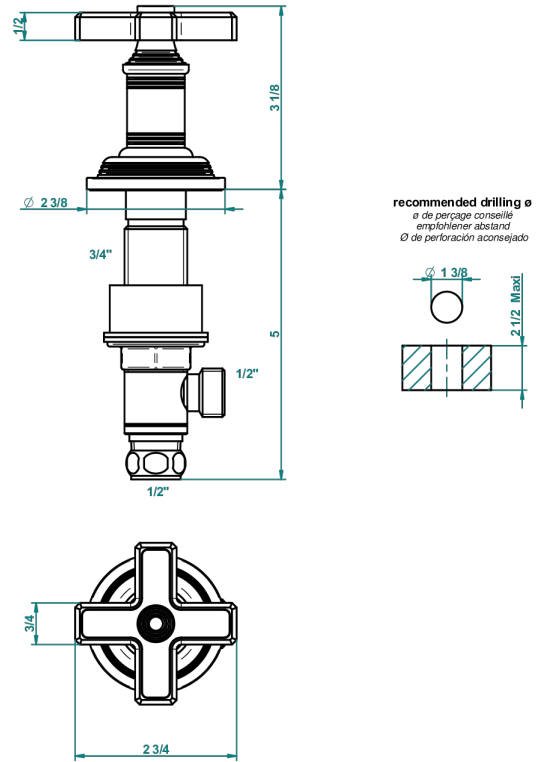

WEST COAST BLACK ONYX

U9E-35

Rim mounted 1/2" valve

60307

22/12/2016

CHARACTERISTIC

- West Coast Black Onyx
- Rim mounted 1/2" valve

AVAILABLE FINITIONS