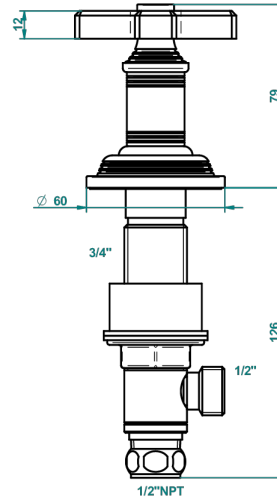

WEST COAST BLACK ONYX

U9E-35/US

1/2" deck valve with trim for lavatory

60302

22/12/2016

CHARACTERISTIC

- West Coast Black Onyx
- 1/2" deck valve with trim for lavatory

AVAILABLE FINITIONS

Black ceram - D30
Blush PVD - H62
Brass color PVD - H49
Brown bronze color PVD - F33
Chrome polished - A02
Copper antique matt, coated - H07

Gold color PVD - H52
Gold mat - F07
Gold polished - F01
Graphite PVD - H64
Light coated bronze - D01
Matt Umber PVD - H67

Matt blush PVD - H60
Matt brass color PVD - H50
Matt brown bronze color PVD - F34
Matt chrome (American satin) - C02
Matt gold color PVD - H53
Matt graphite PVD - H65

Matt nickel (American satin) - C01
Matt nickel color PVD - H56
Natural smoked Brass - A13
Nickel antique / Sovereign - H28
Nickel color PVD - H55
Nickel polished - B01

Soft gold - F30
Soft matt gold - F31
Umber PVD - H66