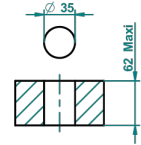

WEST COAST BLACK ONYX

U9E-35/US

1/2" deck valve with trim for lavatory

60302

22/12/2016

CHARACTERISTIC

- West Coast Black Onyx
- 1/2" deck valve with trim for lavatory

AVAILABLE FINITIONS

Black ceram - D30
Blush PVD - H62
Brass color PVD - H49
Brown bronze color PVD - F33
Chrome polished - A02
Copper antique matt, coated - H07

Gold color PVD - H52
Gold mat - F07
Gold polished - F01
Graphite PVD - H64
Light coated bronze - D01
Matt Umber PVD - H67

Matt blush PVD - H60
Matt brass color PVD - H50
Matt brown bronze color PVD - F34
Matt chrome (American satin) - C02
Matt gold color PVD - H53
Matt graphite PVD - H65

Matt nickel (American satin) - C01
Matt nickel color PVD - H56
Natural smoked Brass - A13
Nickel antique / Sovereign - H28
Nickel color PVD - H55
Nickel polished - B01

Soft gold - F30
Soft matt gold - F31
Umber PVD - H66