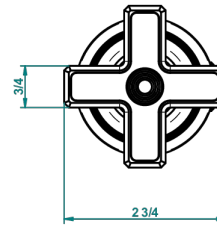

WEST COAST BLACK ONYX

U9E-35/US

1/2" deck valve with trim for lavatory

60302

22/12/2016

CHARACTERISTIC

- West Coast Black Onyx
- 1/2" deck valve with trim for lavatory

AVAILABLE FINITIONS

Black ceram - D30
Blush PVD - H62
Brass color PVD - H49
Brown bronze color PVD - F33
Chrome polished - A02
Copper antique matt, coated - H07

Gold color PVD - H52
Gold mat - F07
Gold polished - F01
Graphite PVD - H64
Light coated bronze - D01
Matt Umber PVD - H67

Matt blush PVD - H60
Matt brass color PVD - H50
Matt brown bronze color PVD - F34
Matt chrome (American satin) - C02
Matt gold color PVD - H53
Matt graphite PVD - H65

Matt nickel (American satin) - C01
Matt nickel color PVD - H56
Natural smoked Brass - A13
Nickel antique / Sovereign - H28
Nickel color PVD - H55
Nickel polished - B01

Soft gold - F30
Soft matt gold - F31
Umber PVD - H66