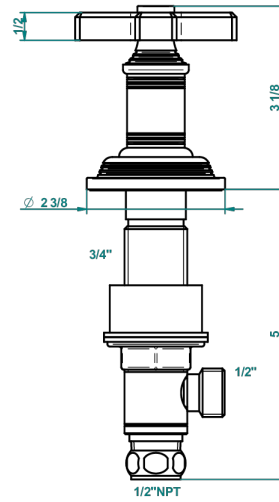

WEST COAST BLACK ONYX

U9E-35/US

1/2" deck valve with trim for lavatory

60302

22/12/2016

CHARACTERISTIC

- West Coast Black Onyx
- 1/2" deck valve with trim for lavatory

AVAILABLE FINITIONS

Black ceram - D30
Blush PVD - H62
Brass color PVD - H49
Brown bronze color PVD - F33
Chrome polished - A02
Copper antique matt, coated - H07

Gold color PVD - H52
Gold mat - F07
Gold polished - F01
Graphite PVD - H64
Light coated bronze - D01
Matt Umber PVD - H67

Matt blush PVD - H60
Matt brass color PVD - H50
Matt brown bronze color PVD - F34
Matt chrome (American satin) - C02
Matt gold color PVD - H53
Matt graphite PVD - H65

Matt nickel (American satin) - C01
Matt nickel color PVD - H56
Natural smoked Brass - A13
Nickel antique / Sovereign - H28
Nickel color PVD - H55
Nickel polished - B01

Soft gold - F30
Soft matt gold - F31
Umber PVD - H66