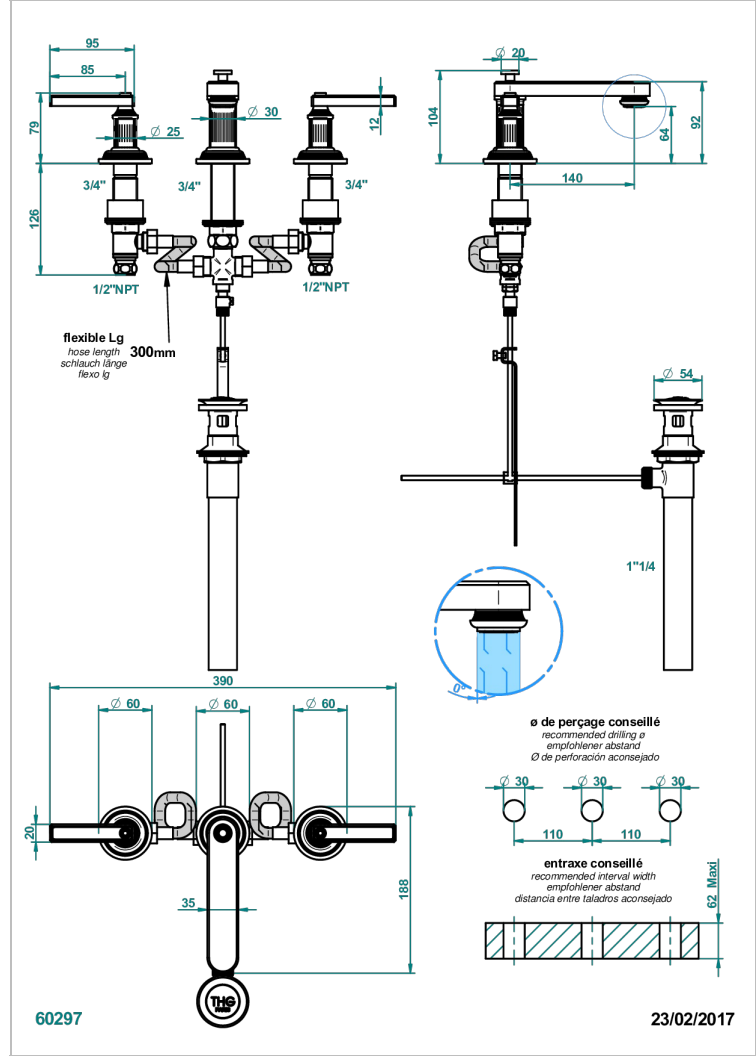

GRAND CENTRAL WHITE ONYX WITH LEVER HANDLES

U9S-151/US

Rim mounted 3-hole basin mixer with waste

CARACTERÍSTICAS

- Grand central White Onyx with lever handles
- Rim mounted 3-hole basin mixer with waste

ACABADOS DISPONIBLES