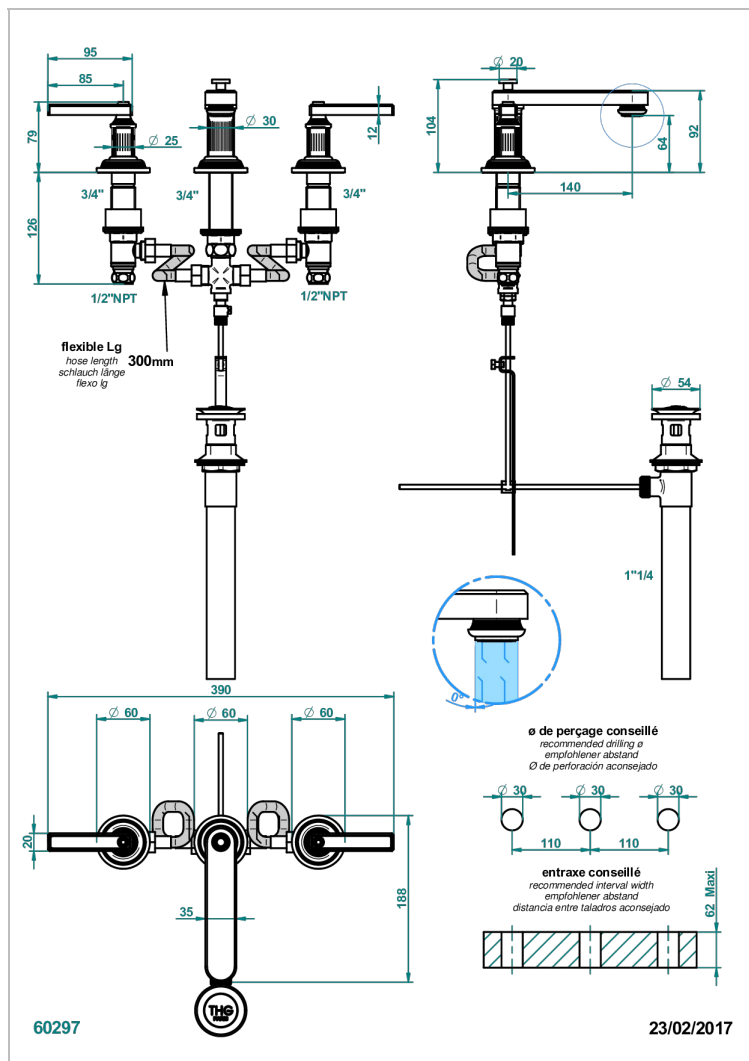

# GRAND CENTRAL WHITE ONYX WITH LEVER HANDLES

U9S-151/US

Widespread lavatory set with drain

## CHARACTERISTIC

- Grand central White Onyx with lever handles
- Widespread lavatory set with drain