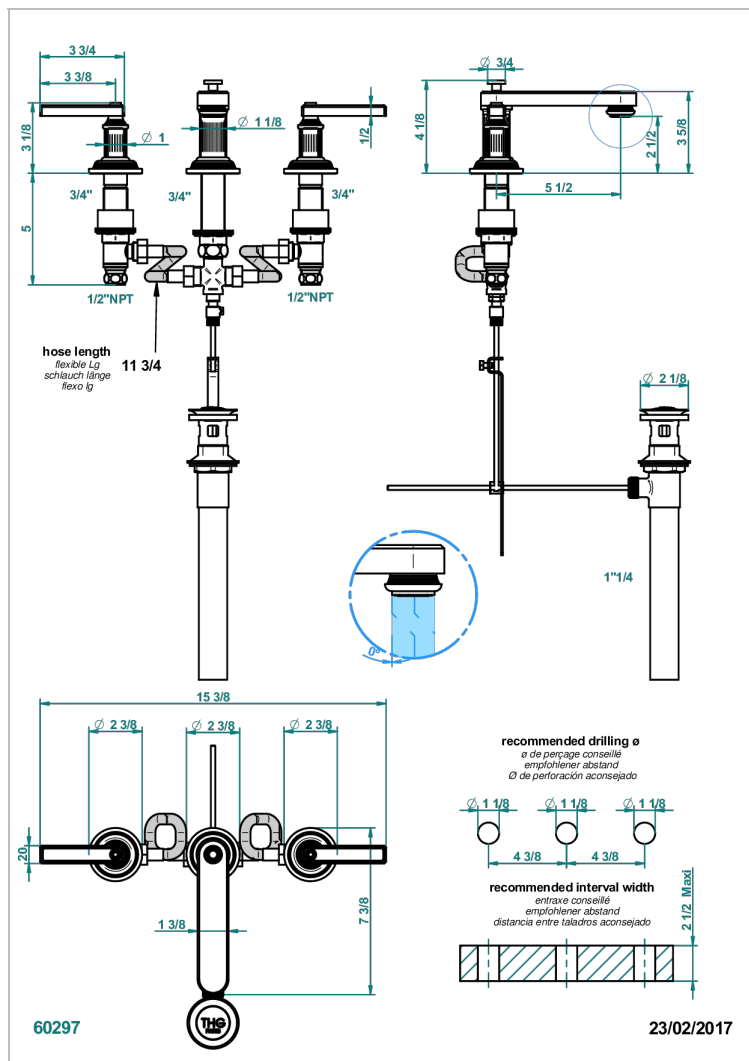

GRAND CENTRAL WHITE ONYX WITH LEVER HANDLES

THG[®]
PARIS

U9S-151/US

Rim mounted 3-hole basin mixer with waste

CARACTERÍSTICAS

- Grand central White Onyx with lever handles
- Rim mounted 3-hole basin mixer with waste