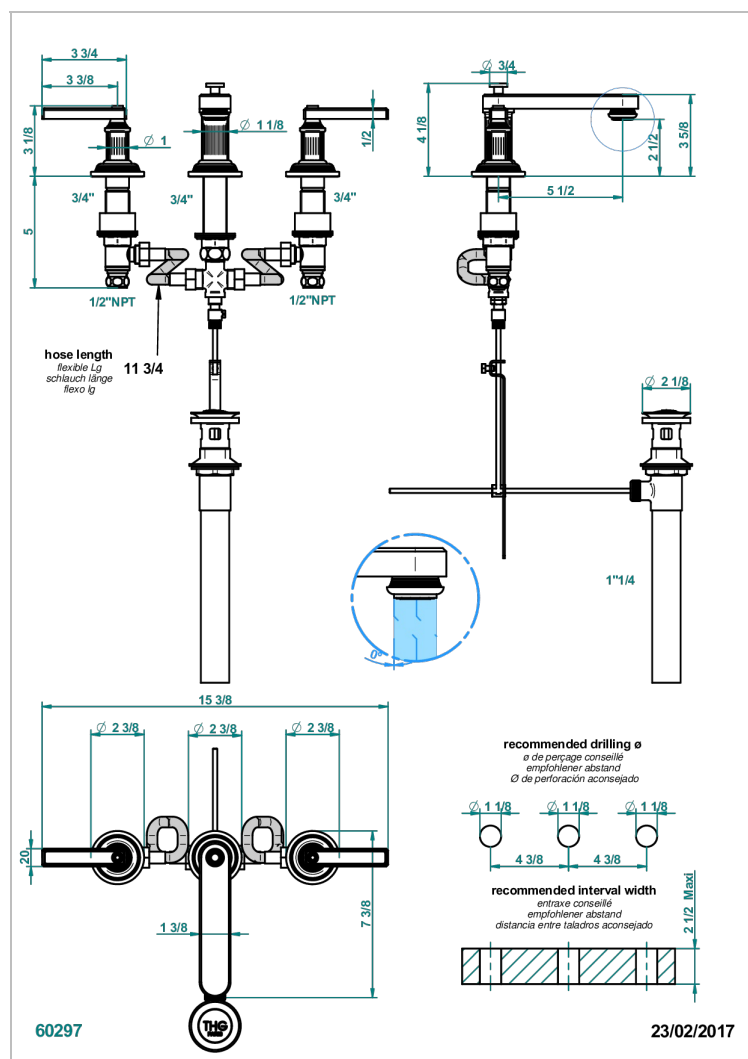

GRAND CENTRAL WHITE ONYX WITH LEVER HANDLES

U9S-151/US

Widespread lavatory set with drain

CHARACTERISTIC

- Grand central White Onyx with lever handles
- Widespread lavatory set with drain

AVAILABLE FINITIONS