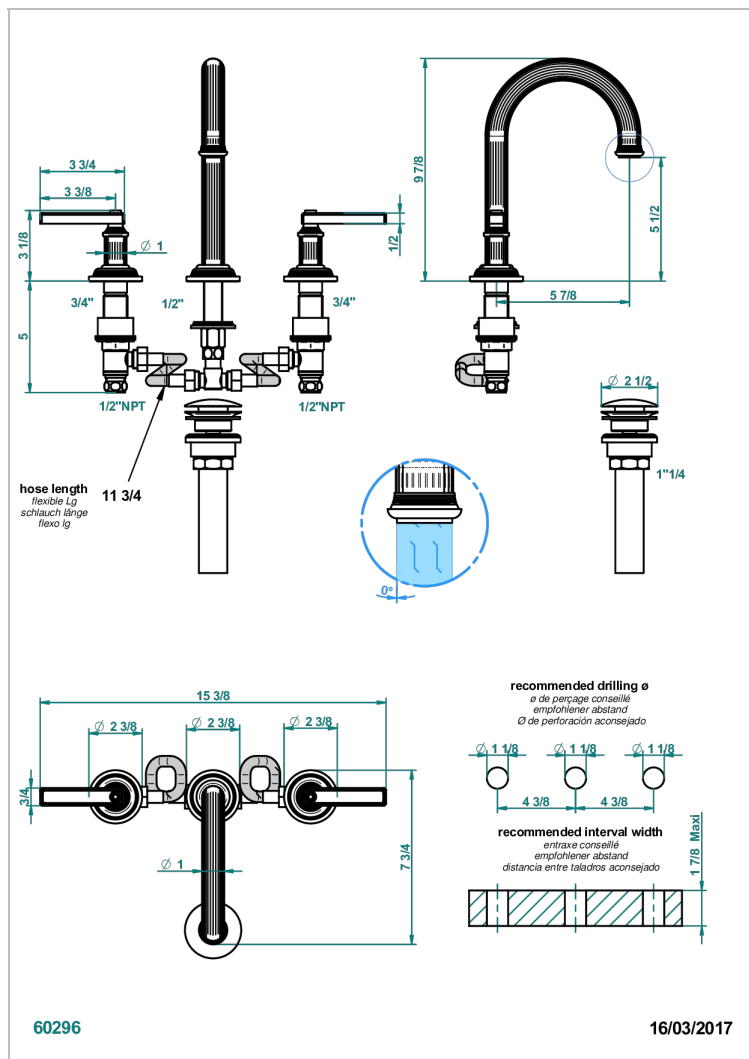

# GRAND CENTRAL WHITE ONYX WITH LEVER HANDLES

U9S-152/US

Widespread lavatory set, high spout, with drain

## CHARACTERISTIC

- Grand central White Onyx with lever handles
- Widespread lavatory set, high spout, with drain