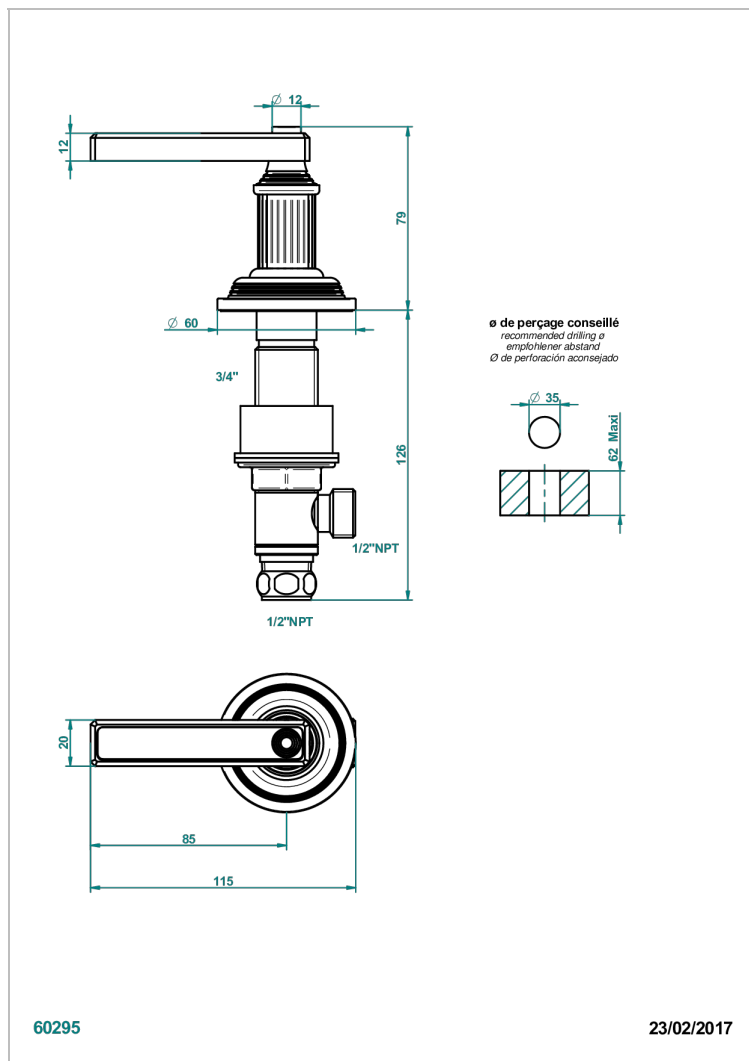

GRAND CENTRAL WHITE ONYX WITH LEVER HANDLES

U9S-35/HUS

1/2" deck valve with trim for lavatory - Hot

CHARACTERISTIC

- Grand central White Onyx with lever handles
- 1/2" deck valve with trim for lavatory - Hot