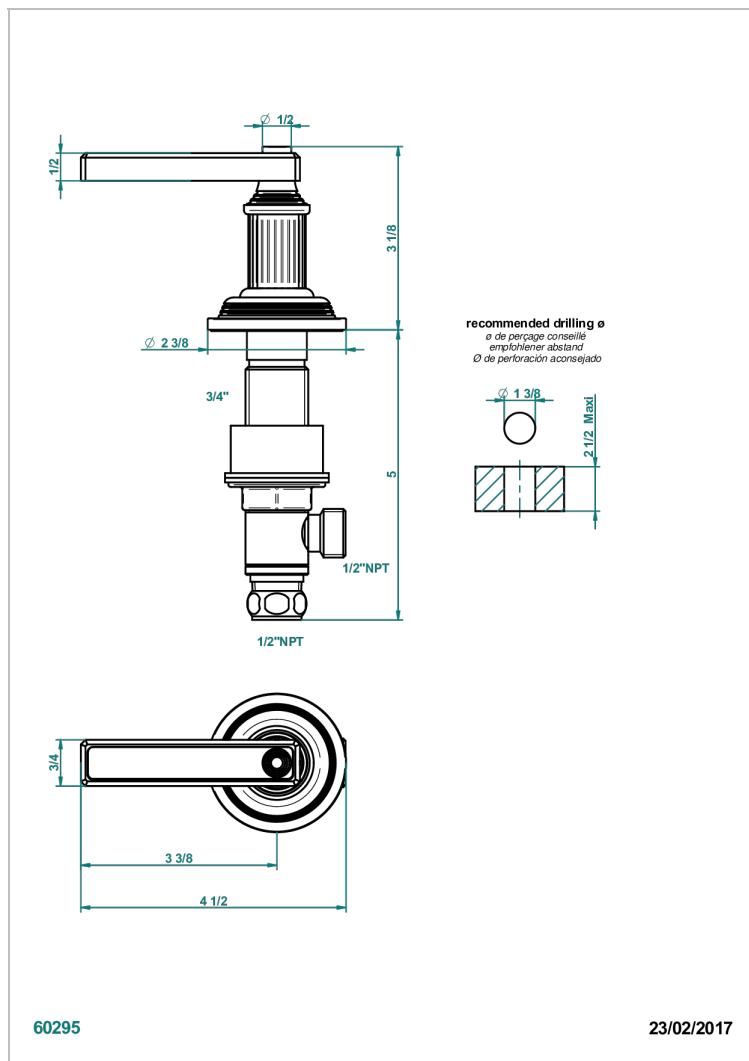

GRAND CENTRAL WHITE ONYX WITH LEVER HANDLES

U9S-35/HUS

1/2" deck valve with trim for lavatory - Hot

CHARACTERISTIC

- Grand central White Onyx with lever handles
- 1/2" deck valve with trim for lavatory - Hot