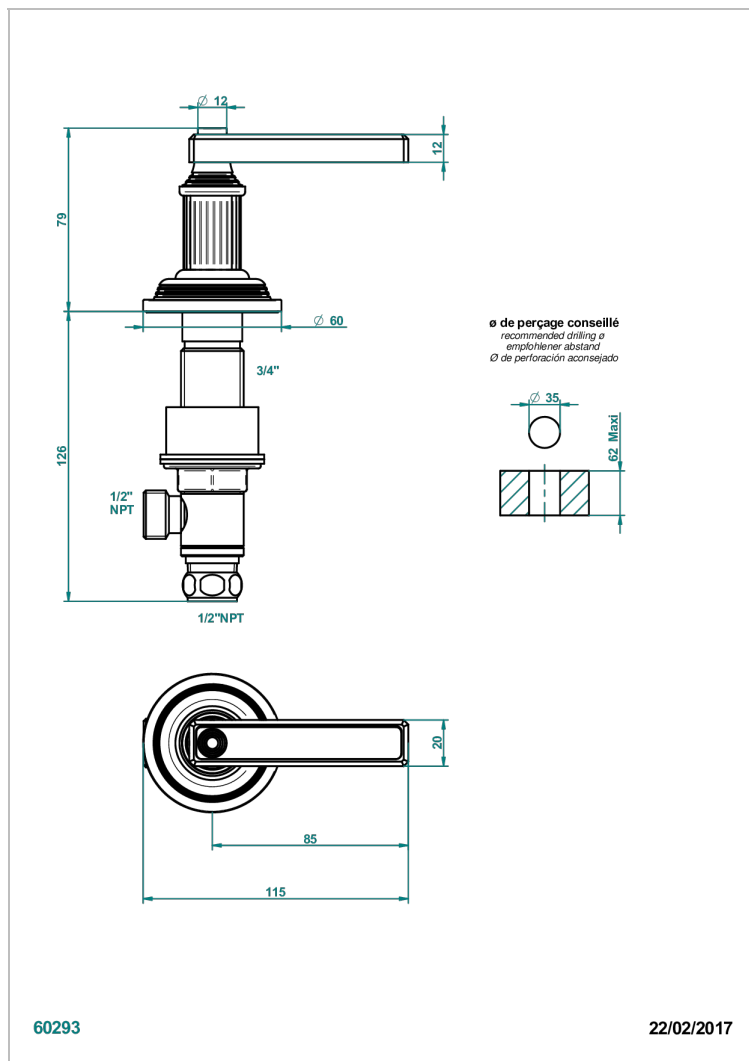

# GRAND CENTRAL BLACK ONYX WITH LEVER HANDLES

U9N-35/CUS

1/2" deck valve with trim for lavatory - Cold

## CHARACTERISTIC

- Grand central Black Onyx with lever handles
- 1/2" deck valve with trim for lavatory - Cold