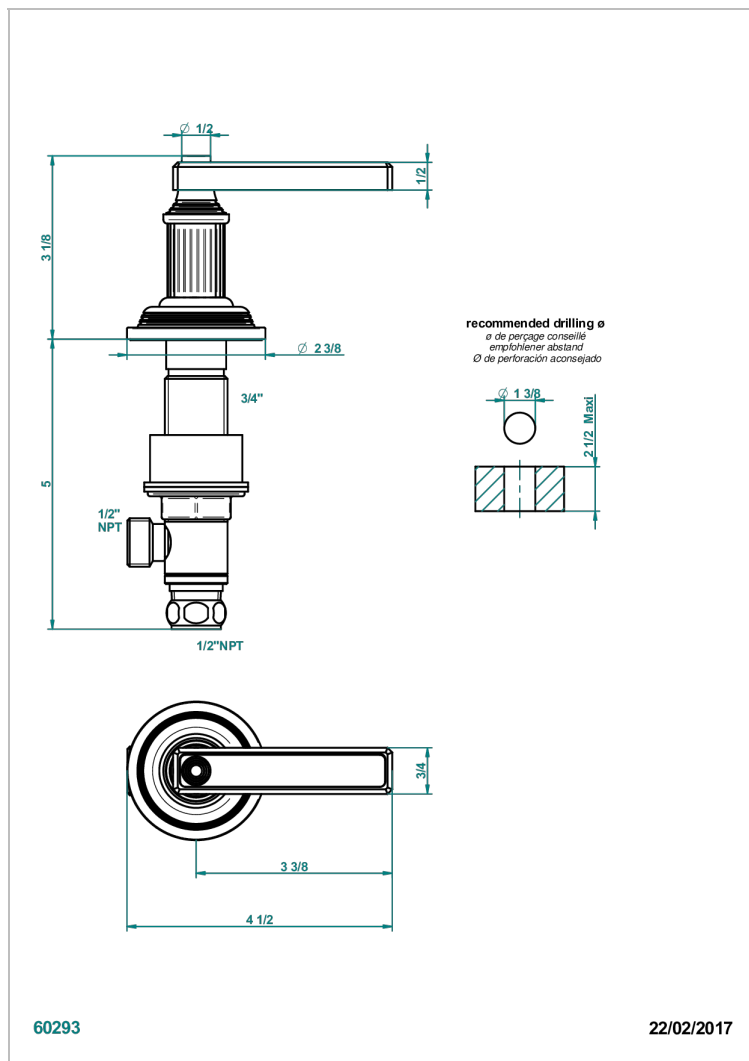

GRAND CENTRAL BLACK ONYX WITH LEVER HANDLES

U9N-35/CUS

1/2" deck valve with trim for lavatory - Cold

CHARACTERISTIC

- Grand central Black Onyx with lever handles
- 1/2" deck valve with trim for lavatory - Cold