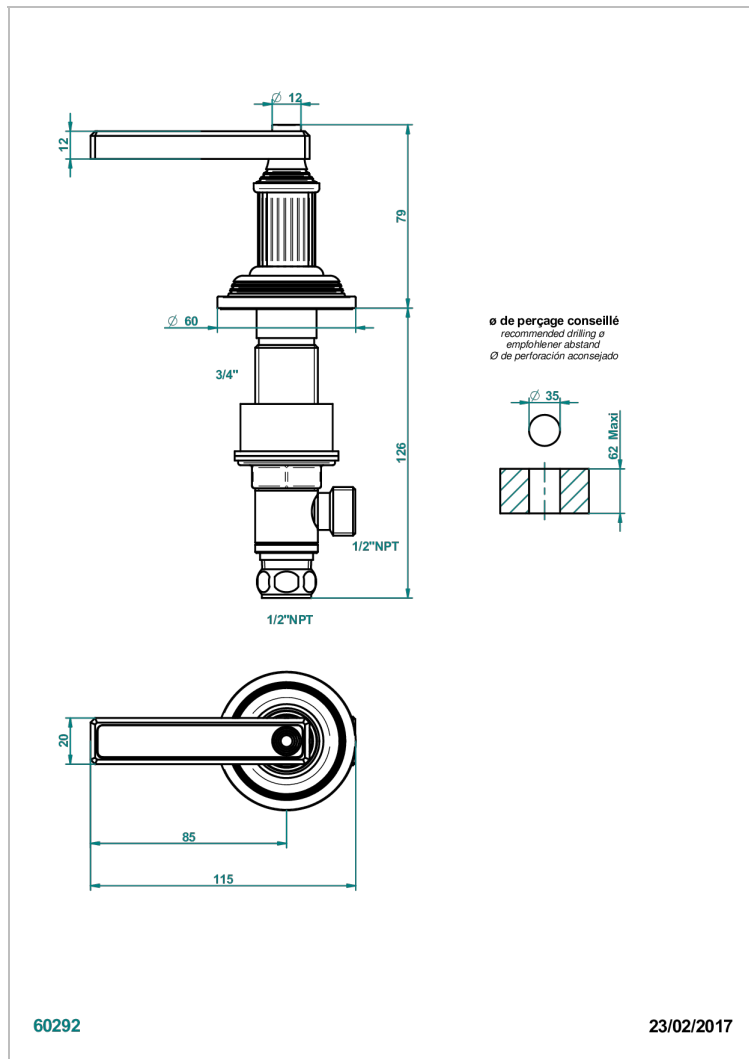

# GRAND CENTRAL BLACK ONYX WITH LEVER HANDLES

U9N-35/HUS

1/2" deck valve with trim for lavatory - Hot

## CHARACTERISTIC

- Grand central Black Onyx with lever handles
- 1/2" deck valve with trim for lavatory - Hot