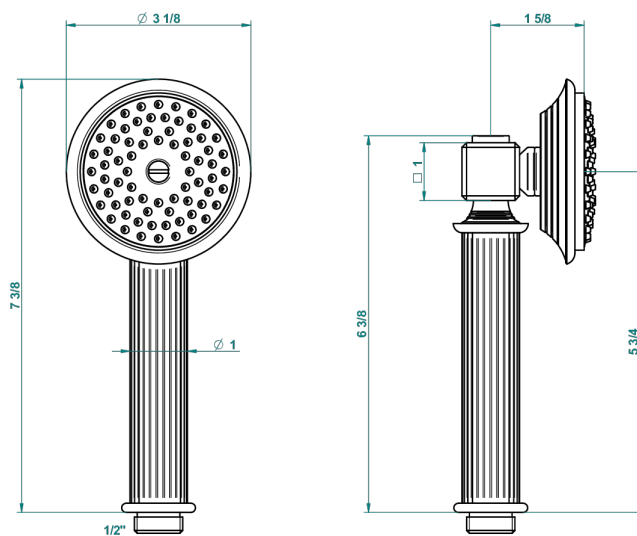

GRAND CENTRAL WHITE ONYX WITH LEVER HANDLES

U9S-66

Stylised handshower 1/2", straight

60266

17/01/2017

CHARACTERISTIC

- ACS : 20ACCLY557

STANDARDS

TECHNICAL SPECS

- Recommandé : 3 bars (max. 5 bars) - Advised : 43,5 psi (max. 72 psi)
- 9,5 l/min à 3 bars (2.5 gpm at 43.5 psi)

AVAILABLE FINITIONS

Antique nickel - H28
Black ceram - D30
Blush PVD - H62
Brass color PVD - H49
Brown bronze color PVD - F33
Gold color PVD - H52