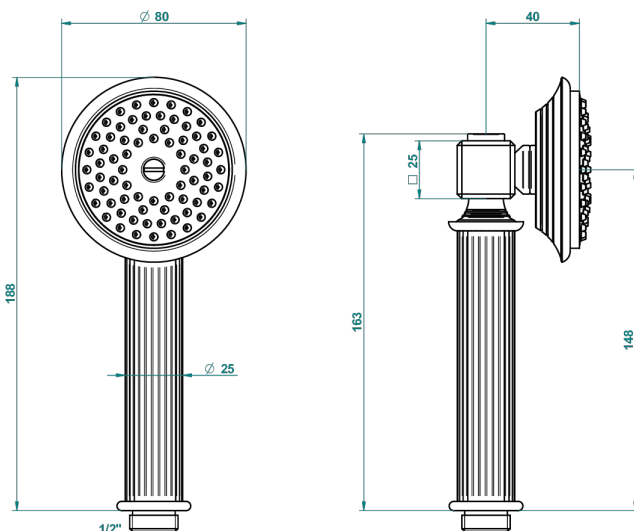

GRAND CENTRAL WHITE ONYX WITH LEVER HANDLES

U9S-66

Stylised handshower 1/2", straight

60266

17/01/2017

CHARACTERISTIC

- ACS : 20ACCLY557

STANDARDS

TECHNICAL SPECS

- Recommandé : 3 bars (max. 5 bars) - Advised : 43,5 psi (max. 72 psi)
- 9,5 l/min à 3 bars (2.5 gpm at 43.5 psi)

AVAILABLE FINITIONS

Antique nickel - H28
Black ceram - D30
Blush PVD - H62
Brass color PVD - H49
Brown bronze color PVD - F33
Gold color PVD - H52