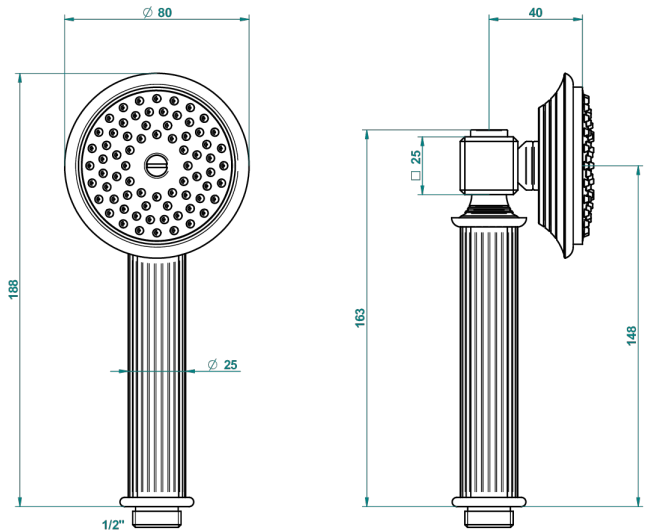

GRAND CENTRAL WHITE ONYX

U9R-66

Stylised handshower 1/2", straight

THG[®]
PARIS

60266

17/01/2017

CHARACTERISTIC

- ACS : 20ACCLY557

STANDARDS

TECHNICAL SPECS

- Recommandé : 3 bars (max. 5 bars) - Advised : 43,5 psi (max. 72 psi)
- 9,5 l/min à 3 bars (2.5 gpm at 43.5 psi)

AVAILABLE FINITIONS

Antique nickel - H28
Black ceram - D30
Blush PVD - H62
Brass color PVD - H49
Brown bronze color PVD - F33
Gold color PVD - H52