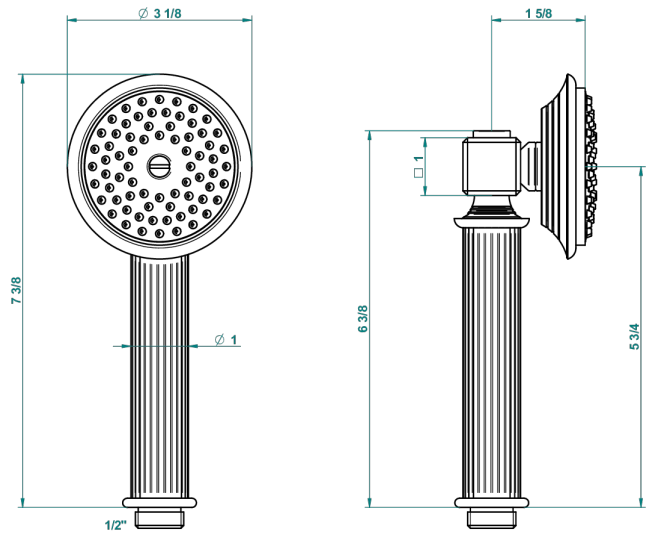

GRAND CENTRAL WHITE ONYX

U9R-66

Stylised handshower 1/2", straight

THG[®]
PARIS

60266

17/01/2017

CHARACTERISTIC

- ACS : 20ACCLY557

STANDARDS

TECHNICAL SPECS

- Recommandé : 3 bars (max. 5 bars) - Advised : 43,5 psi (max. 72 psi)
- 9,5 l/min à 3 bars (2.5 gpm at 43.5 psi)

AVAILABLE FINITIONS

Antique nickel - H28
Black ceram - D30
Blush PVD - H62
Brass color PVD - H49
Brown bronze color PVD - F33
Gold color PVD - H52