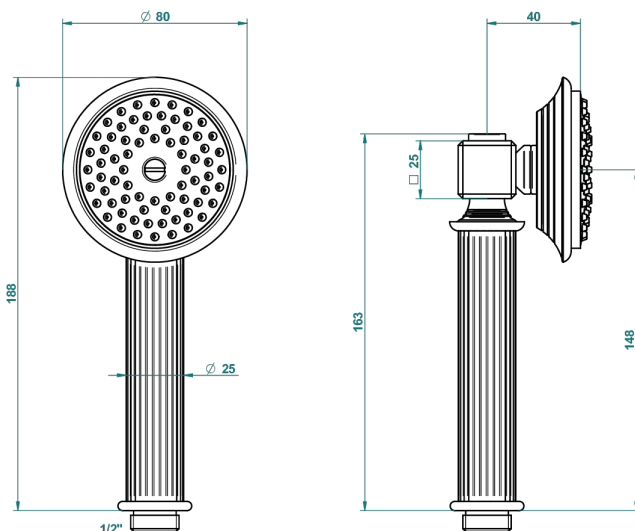

GRAND CENTRAL BLACK ONYX WITH LEVER

U9N-66

Stylised handshower 1/2", straight

60266

17/01/2017

CHARACTERISTIC

- ACS : 20ACCLY557

STANDARDS

TECHNICAL SPECS

- Recommandé : 3 bars (max. 5 bars) - Advised : 43,5 psi (max. 72 psi)
- 9,5 l/min à 3 bars (2.5 gpm at 43.5 psi)

AVAILABLE FINITIONS

Antique nickel - H28
Black ceram - D30
Blush PVD - H62
Brass color PVD - H49
Brown bronze color PVD - F33
Gold color PVD - H52