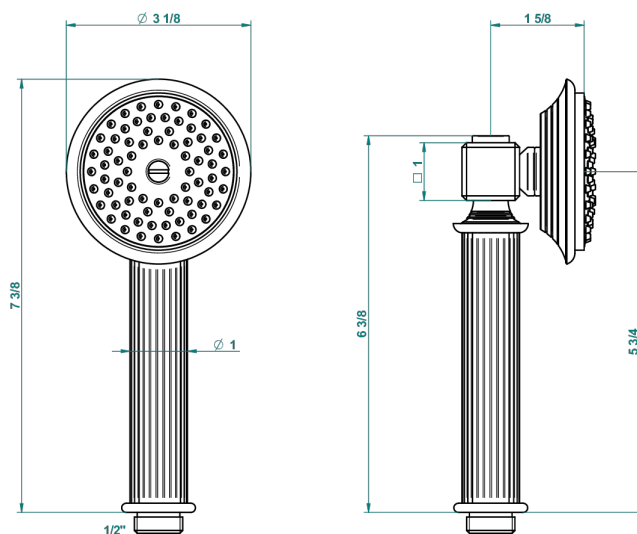

GRAND CENTRAL BLACK ONYX WITH LEVER

U9N-66

Stylised handshower 1/2", straight

60266

17/01/2017

CHARACTERISTIC

- ACS : 20ACCLY557

STANDARDS

TECHNICAL SPECS

- Recommandé : 3 bars (max. 5 bars) - Advised : 43,5 psi (max. 72 psi)
- 9,5 l/min à 3 bars (2.5 gpm at 43.5 psi)

AVAILABLE FINITIONS

Antique nickel - H28
Black ceram - D30
Blush PVD - H62
Brass color PVD - H49
Brown bronze color PVD - F33
Gold color PVD - H52