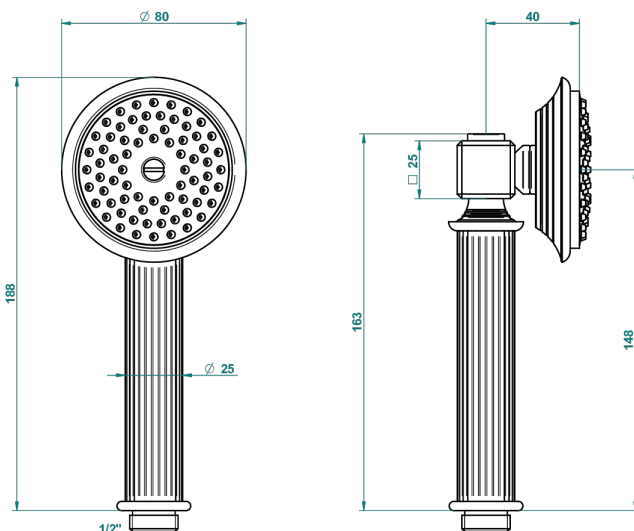

GRAND CENTRAL BLACK ONYX WITH LEVER

U9N-66

Stylised handshower 1/2", straight

60266

17/01/2017

CHARACTERISTIC

- ACS : 20ACCLY557

STANDARDS

TECHNICAL SPECS

- Recommandé : 3 bars (max. 5 bars) - Advised : 43,5 psi (max. 72 psi)
- 9,5 l/min à 3 bars (2.5 gpm at 43.5 psi)

AVAILABLE FINITIONS

Antique nickel - H28
Black ceram - D30
Blush PVD - H62
Brass color PVD - H49
Brown bronze color PVD - F33
Gold color PVD - H52