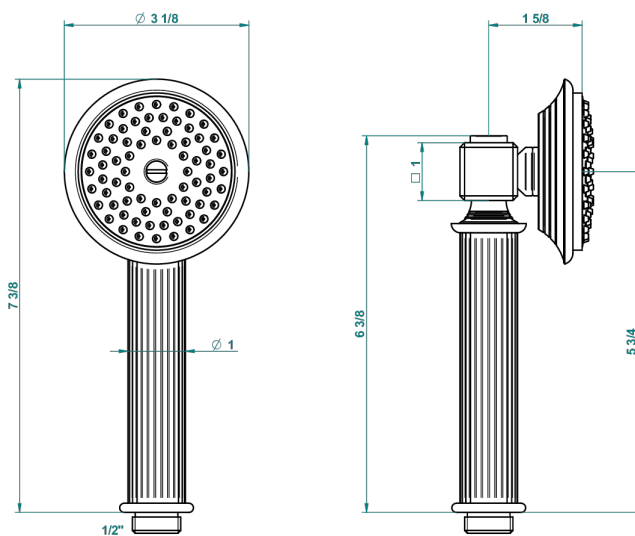

# GRAND CENTRAL BLACK ONYX WITH LEVER

U9N-66

Stylised handshower 1/2", straight

60266

17/01/2017

## CHARACTERISTIC

- ACS : 20ACCLY557