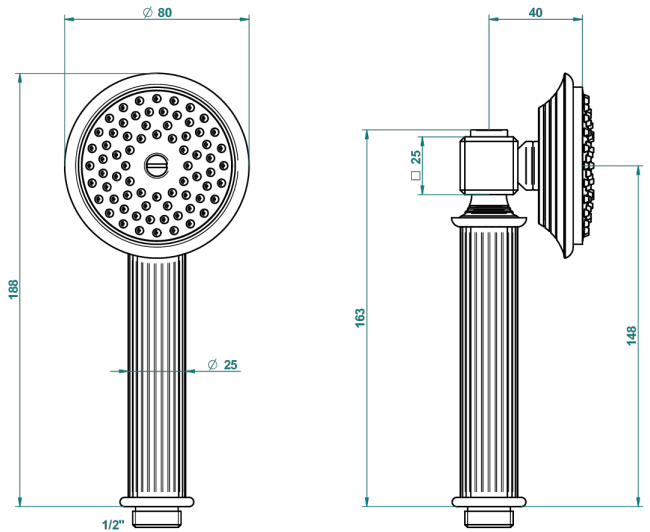

GRAND CENTRAL BLACK ONYX

U9M-66

Stylised handshower 1/2", straight

THG[®]
PARIS

60266

17/01/2017

CHARACTERISTIC

- ACS : 20ACCLY557

STANDARDS

TECHNICAL SPECS

- Recommandé : 3 bars (max. 5 bars) - Advised : 43,5 psi (max. 72 psi)
- 9,5 l/min à 3 bars (2.5 gpm at 43.5 psi)

AVAILABLE FINITIONS

Antique nickel - H28
Black ceram - D30
Blush PVD - H62
Brass color PVD - H49
Brown bronze color PVD - F33
Gold color PVD - H52