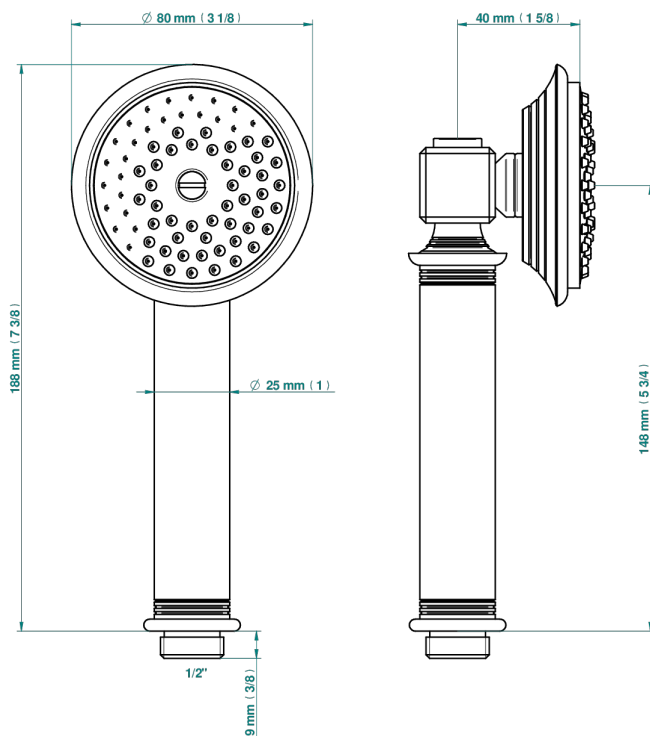

WEST COAST WHITE ONYX WITH LEVER HANDLES

U9H-66

Stylised handshower 1/2", straight

60265

25/10/2022

CHARACTERISTIC

- ACS : 20ACCLY557

STANDARDS

AVAILABLE FINITIONS

Antique nickel - H28
Black ceram - D30
Blush PVD - H62
Brass color PVD - H49
Brown bronze color PVD - F33
Gold color PVD - H52

Graphite PVD - H64
Lacquered light bronze - D01
Matt Umber PVD - H67
Matt blush PVD - H60
Matt brass color PVD - H50
Matt brown bronze color PVD - F34