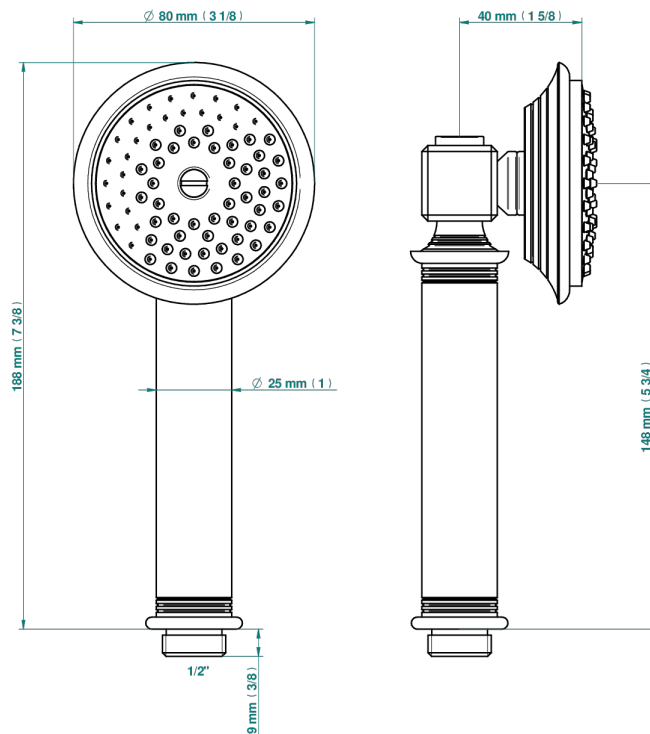

# WEST COAST WHITE ONYX WITH LEVER HANDLES

U9H-66

Stylised handshower 1/2", straight

60265

25/10/2022

## CHARACTERISTIC

- ACS : 20ACCLY557