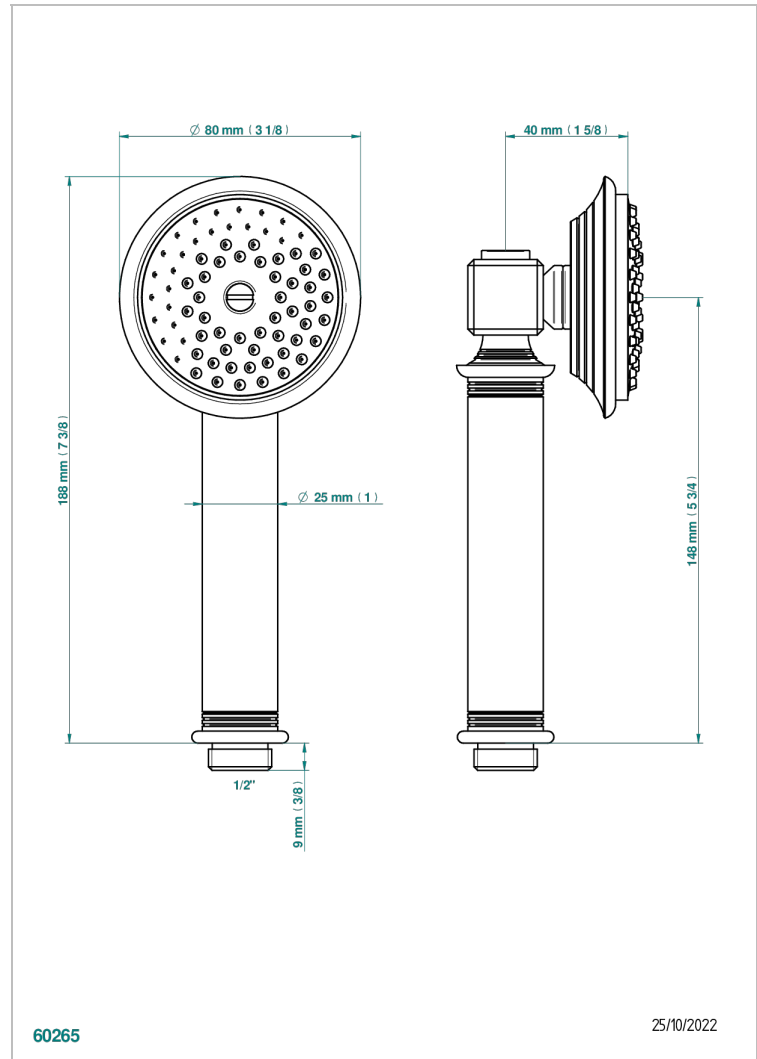

WEST COAST WHITE ONYX

U9G-66

Stylised handshower 1/2", straight

THG[®]
PARIS

CHARACTERISTIC

- ACS : 20ACCLY557

STANDARDS

AVAILABLE FINITIONS

Antique nickel - H28
Black ceram - D30
Blush PVD - H62
Brass color PVD - H49
Brown bronze color PVD - F33
Gold color PVD - H52

Graphite PVD - H64
Lacquered light bronze - D01
Matt Umber PVD - H67
Matt blush PVD - H60
Matt brass color PVD - H50
Matt brown bronze color PVD - F34