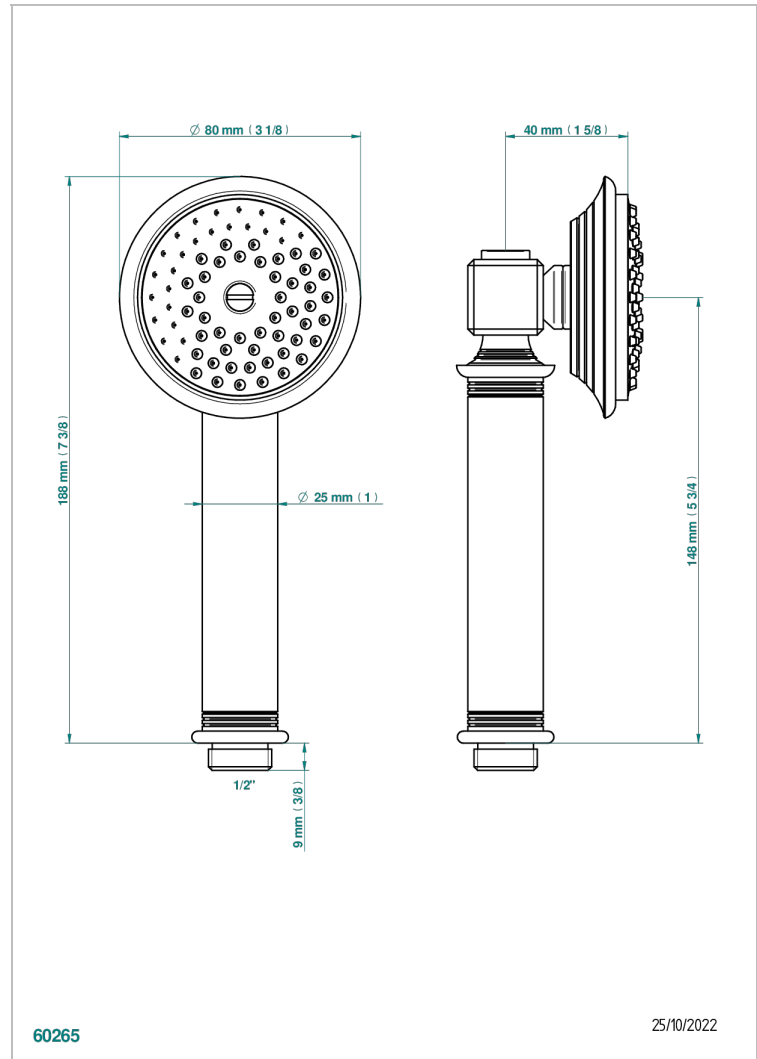

WEST COAST BLACK ONYX WITH LEVER

U9F-66

Stylised handshower 1/2", straight

THG[®]
PARIS

CHARACTERISTIC

- ACS : 20ACCLY557

STANDARDS

AVAILABLE FINITIONS

Antique nickel - H28
Black ceram - D30
Blush PVD - H62
Brass color PVD - H49
Brown bronze color PVD - F33
Gold color PVD - H52

Graphite PVD - H64
Lacquered light bronze - D01
Matt Umber PVD - H67
Matt blush PVD - H60
Matt brass color PVD - H50
Matt brown bronze color PVD - F34