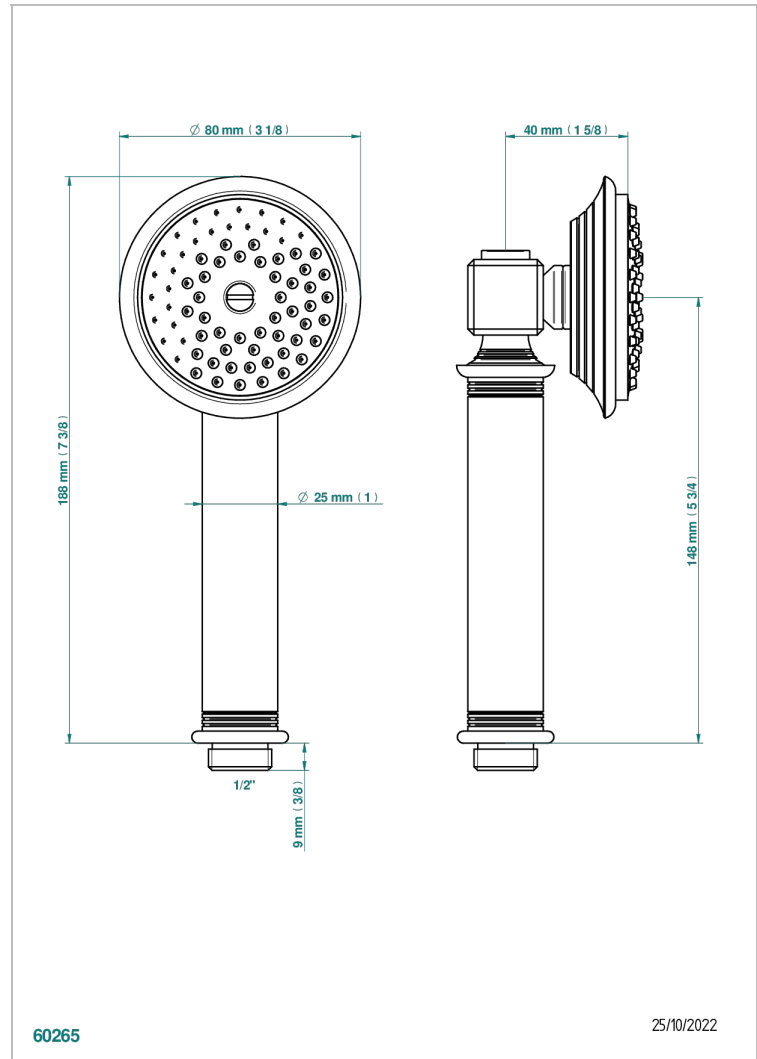

# WEST COAST WITH GUILLOCHE DECOR WITH LEVER

U9D-66

Stylised handshower 1/2", straight

## CHARACTERISTIC

- ACS : 20ACCLY557

## AVAILABLE FINITIONS

Antique nickel - H28  
Black ceram - D30  
Blush PVD - H62  
Brass color PVD - H49  
Brown bronze color PVD - F33  
Gold color PVD - H52

Graphite PVD - H64  
Lacquered light bronze - D01  
Matt Umber PVD - H67  
Matt blush PVD - H60  
Matt brass color PVD - H50  
Matt brown bronze color PVD - F34