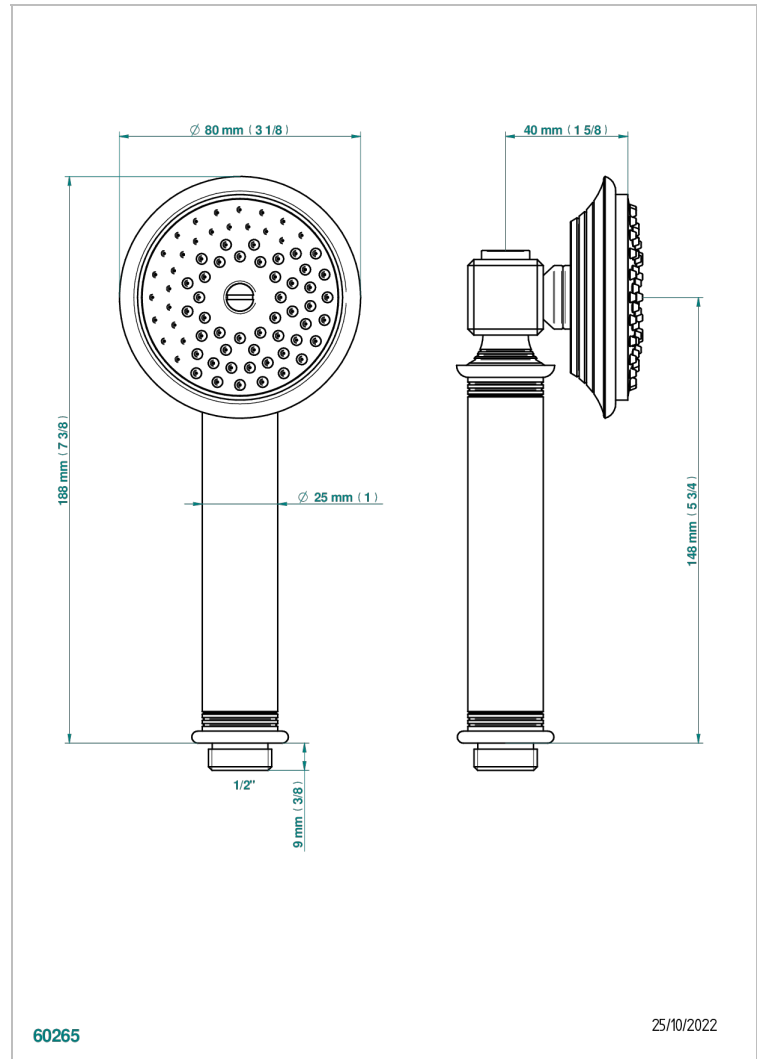

WEST COAST WITH GUILLOCHE DECOR WITH LEVER

U9D-66

Stylised handshower 1/2", straight

CHARACTERISTIC

- ACS : 20ACCLY557

STANDARDS

AVAILABLE FINITIONS

Antique nickel - H28
Black ceram - D30
Blush PVD - H62
Brass color PVD - H49
Brown bronze color PVD - F33
Gold color PVD - H52

Graphite PVD - H64
Lacquered light bronze - D01
Matt Umber PVD - H67
Matt blush PVD - H60
Matt brass color PVD - H50
Matt brown bronze color PVD - F34

Matt chrome - C02
Matt gold - F07
Matt gold color PVD - H53
Matt graphite PVD - H65
Matt nickel (color finish) - C01
Matt nickel color PVD - H56

Natural smoked Brass - A13
Nickel color PVD - H55
Polished chrome (color finish) - A02
Polished chrome with gold inlay - GA1
Polished gold (color finish) - F01
Polished nickel - B01

Soft gold - F30
Soft matt gold - F31
Umber PVD - H66
Varnished matt antique red copper (color finish) - H07