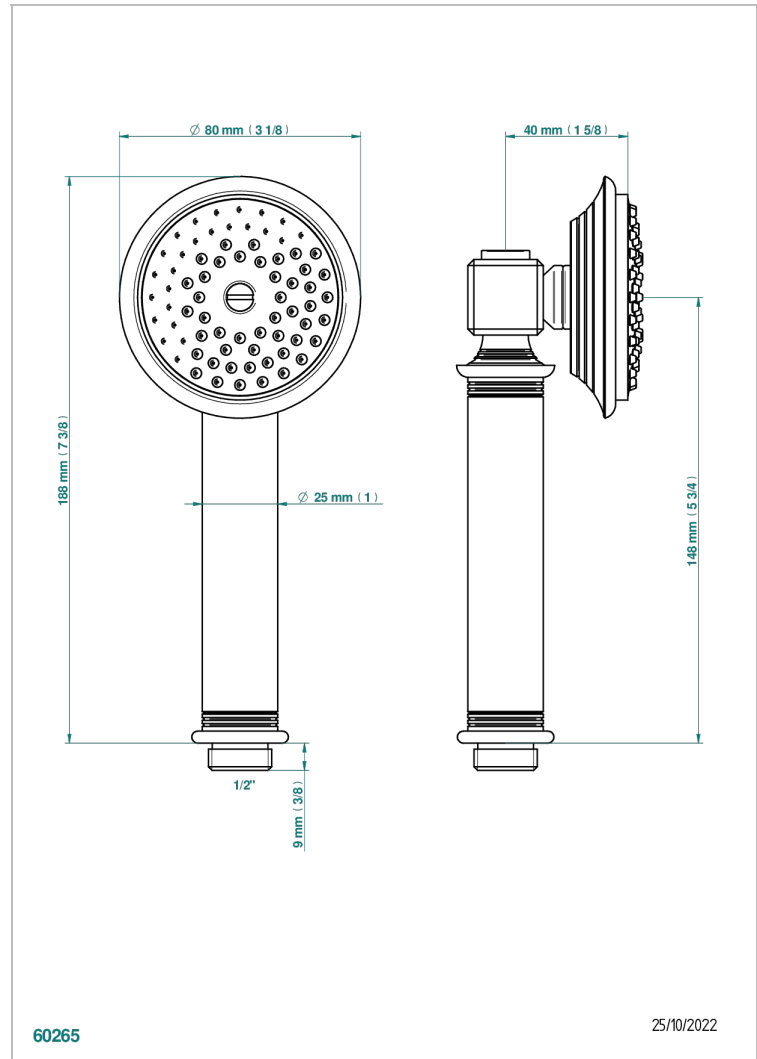

WEST COAST WITH GUILLOCHE DECOR

U9C-66

Stylised handshower 1/2", straight

THG[®]
PARIS

CHARACTERISTIC

- ACS : 20ACCLY557

STANDARDS

AVAILABLE FINITIONS

Antique nickel - H28
Black ceram - D30
Blush PVD - H62
Brass color PVD - H49
Brown bronze color PVD - F33
Gold color PVD - H52

Graphite PVD - H64
Lacquered light bronze - D01
Matt Umber PVD - H67
Matt blush PVD - H60
Matt brass color PVD - H50
Matt brown bronze color PVD - F34