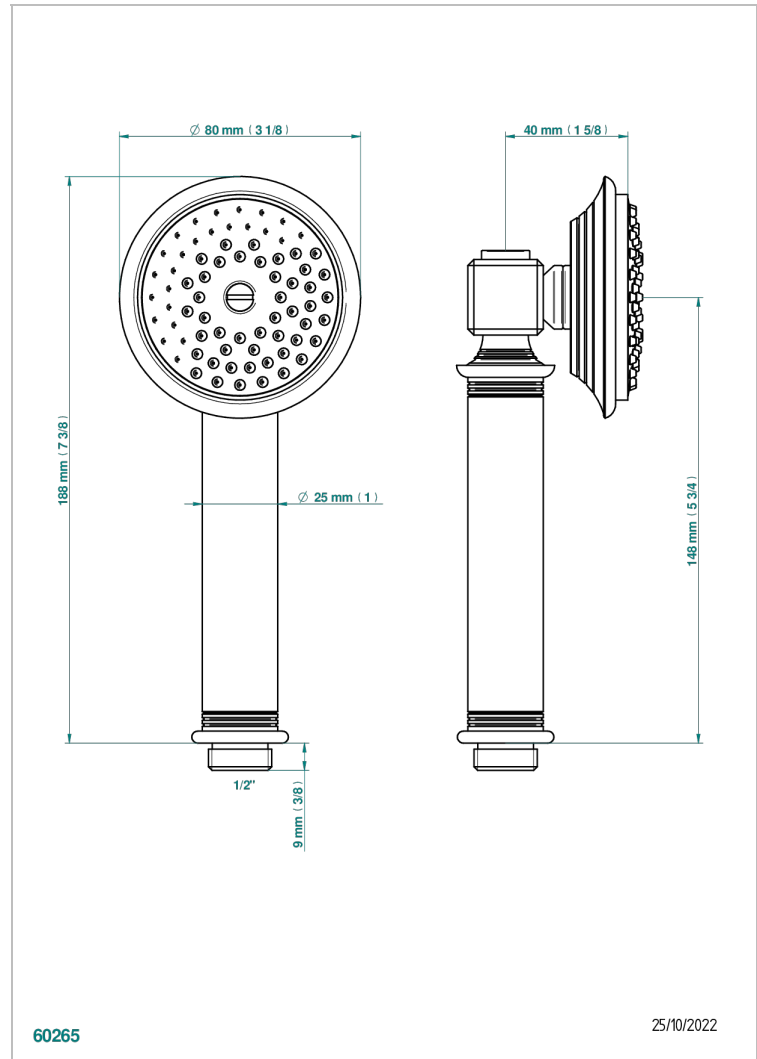

# WEST COAST WITH GUILLOCHE DECOR

U9C-66

Stylised handshower 1/2", straight

THG<sup>®</sup>  
PARIS

## CHARACTERISTIC

- ACS : 20ACCLY557

## AVAILABLE FINITIONS

Antique nickel - H28  
Black ceram - D30  
Blush PVD - H62  
Brass color PVD - H49  
Brown bronze color PVD - F33  
Gold color PVD - H52

Graphite PVD - H64  
Lacquered light bronze - D01  
Matt Umber PVD - H67  
Matt blush PVD - H60  
Matt brass color PVD - H50  
Matt brown bronze color PVD - F34