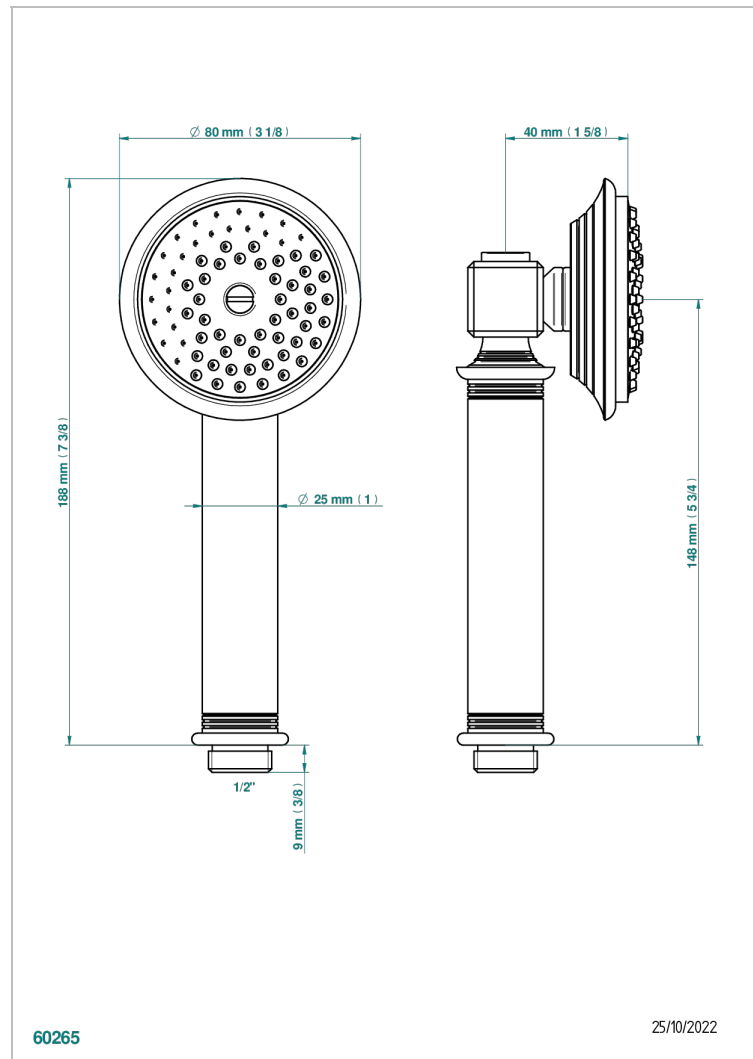

# WEST COAST METAL WITH LEVER

U9B-66

Stylised handshower 1/2", straight

THG<sup>®</sup>  
PARIS

## CHARACTERISTIC

- ACS : 20ACCLY557