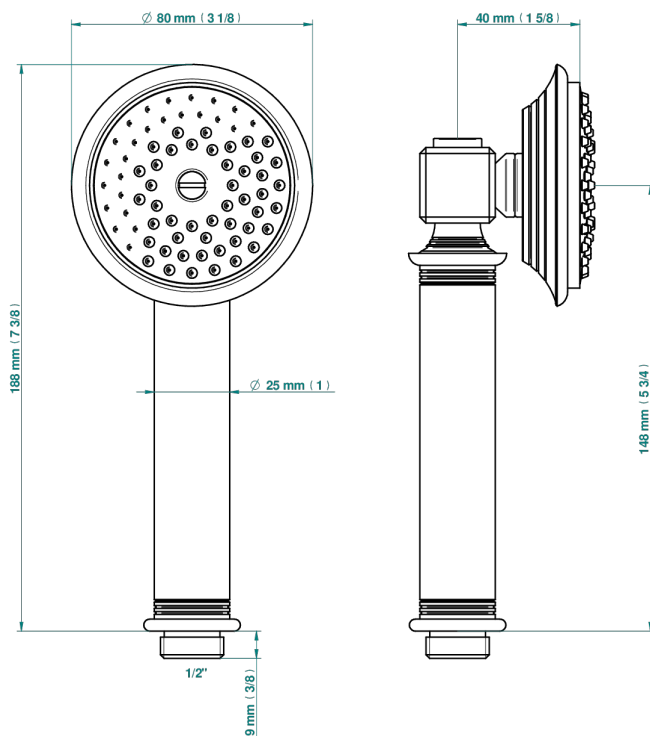

# WEST COAST METAL WITH LEVER

U9B-66

Stylised handshower 1/2", straight

THG<sup>®</sup>  
PARIS

60265

25/10/2022

## CHARACTERISTIC

- ACS : 20ACCLY557